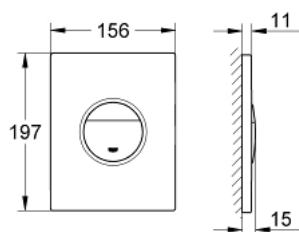

38 765 P00 NOVA COSMOPOLITAN FLUSH PLATE

PRODUCT DESCRIPTION

- for dual flush or start & stop actuation
- for pneumatic discharge valve AV1
- vertical and horizontal installation
- 156 x 197 mm
- made of ABS
- **GROHE StarLight** finish
- **GROHE EcoJoy** technology for less water and perfect flow

38 765 P00 NOVA COSMOPOLITAN FLUSH PLATE

SPARE PARTS

- 1: Screw (Order-nr. 6636200M)
 - 2: Mounting frame (Order-nr. 43207000)
 - 3: Top plate with push button (Order-nr. 42375P00)
 - 4: Fixing set (Order-nr. 4308500M)*
- * Optional accessories