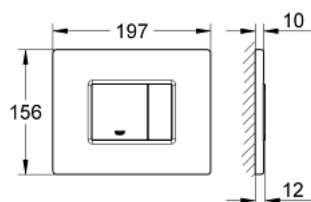

38 776 SD0 SKATE COSMOPOLITAN WALL PLATE, STAINLESS STEEL

PRODUCT DESCRIPTION

- for dual flush or start & stop actuation
- for pneumatic discharge valve
- horizontal installation
- 156 x 197 mm
- plastic fixing frame
- hidden fixing screws
- not suitable for GROHE Fresh
- **GROHE EcoJoy** technology for less water and perfect flow

38 776 SD0 **SKATE COSMOPOLITAN WALL PLATE, STAINLESS STEEL**

SPARE PARTS

1: top plate w. push button (Order-nr. 42374SD0)

2: Screw (Order-nr. 6636200M)

3: Mounting frame (Order-nr. 42269000)

4: Fixing set (Order-nr. 4308500M)*