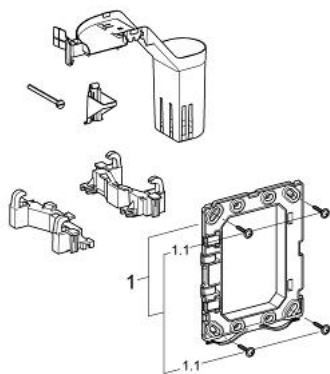

38 796 000 OTHERS RETRO-FIT SET

PRODUCT DESCRIPTION

- for GROHE flushing cistern GD 2 with pneumatic discharge valve and regular inspection shaft
- not suitable for Skate Cosmopolitan with wood or glass or metal surface
- fixing frame with opening function
- with box for support of aromatic tabs
- for chlorine-free tabs only
- for all GROHE wall plates 156 x 197 mm

38 796 000 OTHERS RETRO-FIT SET

SPARE PARTS

1: Mounting frame (Order-nr. 42358000)

1.1: Screw (Order-nr. 6636200M)