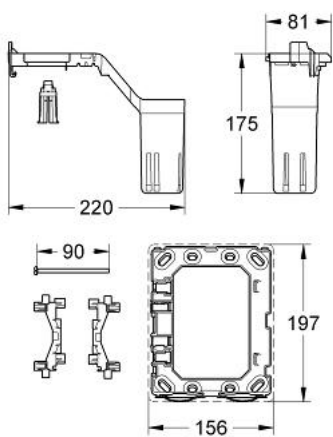

38 796 000 OTHERS RETRO-FIT SET

PRODUCT DESCRIPTION

- for GROHE flushing cistern GD 2 with pneumatic discharge valve and regular inspection shaft
- not suitable for Skate Cosmopolitan with wood or glass or metal surface
- fixing frame with opening function
- with box for support of aromatic tabs
- for chlorine-free tabs only
- for all GROHE wall plates 156 x 197 mm

38 796 000 OTHERS RETRO-FIT SET

SPARE PARTS

1: Mounting frame (Order-nr. 42358000)

1.1: Screw (Order-nr. 6636200M)