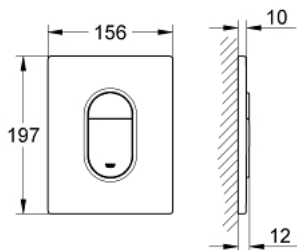

### PRODUCT DESCRIPTION

- for dual flush or start & stop actuation
- for pneumatic discharge valve AV1
- vertical installation
- 156 x 197 mm
- made of ABS
- **GROHE EcoJoy** technology for less water and perfect flow
- **GROHE StarLight** chrome finish

### SPARE PARTS

1: Top plate with push button (Order-nr. 42378000)

2: Screw (Order-nr. 6636200M)

3: Mounting frame (Order-nr. 43207000)

4: Fixing set (Order-nr. 4308500M)\*

\* Optional accessories