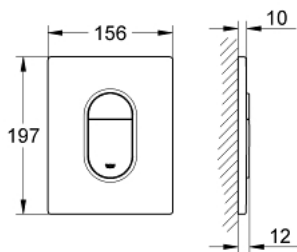

38 844 P00 ARENA COSMOPOLITAN FLUSH PLATE

PRODUCT DESCRIPTION

- for dual flush or start & stop actuation
- for pneumatic discharge valve AV1
- vertical installation
- 156 x 197 mm
- made of ABS
- **GROHE StarLight** finish
- **GROHE EcoJoy** technology for less water and perfect flow

38 844 P00 ARENA COSMOPOLITAN FLUSH PLATE

SPARE PARTS

1: Top plate with push button (Order-nr. 42378P00)

2: Screw (Order-nr. 6636200M)

3: Mounting frame (Order-nr. 43207000)

4: Fixing set (Order-nr. 4308500M)*