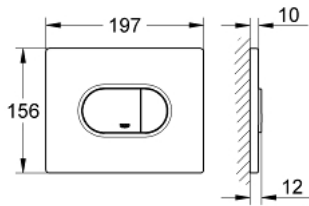

### PRODUCT DESCRIPTION

- for dual flush or start & stop actuation
- for pneumatic discharge valve AV1
- horizontal installation
- 156 x 197 mm
- made of ABS
- **GROHE StarLight** chrome finish
- **GROHE EcoJoy** technology for less water and perfect flow

### SPARE PARTS

1: Top plate with push button (Order-nr. 42379000)

2: Screw (Order-nr. 6636200M)

3: Mounting frame (Order-nr. 43207000)

4: Fixing set (Order-nr. 4308500M)\*

\* Optional accessories