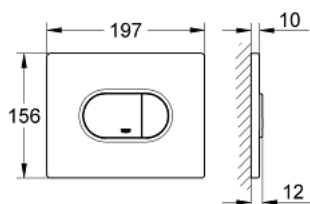

38 858 P00 ARENA COSMOPOLITAN FLUSH PLATE

PRODUCT DESCRIPTION

- for dual flush or start & stop actuation
- for pneumatic discharge valve AV1
- horizontal installation
- 156 x 197 mm
- made of ABS
- **GROHE StarLight** chrome finish
- **GROHE EcoJoy** technology for less water and perfect flow

38 858 P00 ARENA COSMOPOLITAN FLUSH PLATE

SPARE PARTS

1: Top plate with push button (Order-nr. 42379P00)

2: Screw (Order-nr. 6636200M)

3: Mounting frame (Order-nr. 43207000)

4: Fixing set (Order-nr. 4308500M)*