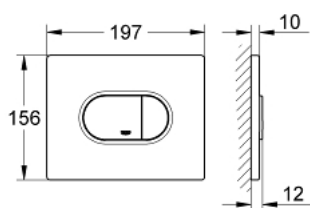

38 858 SH0 ARENA COSMOPOLITAN FLUSH PLATE

PRODUCT DESCRIPTION

- for dual flush or start & stop actuation
- for pneumatic discharge valve AV1
- horizontal installation
- 156 x 197 mm
- made of ABS
- **GROHE EcoJoy** technology for less water and perfect flow

38 858 SH0 ARENA COSMOPOLITAN FLUSH PLATE

SPARE PARTS

1: Top plate with push button (Order-nr. 42379SH0)

2: Screw (Order-nr. 6636200M)

3: Mounting frame (Order-nr. 43207000)

4: Fixing set (Order-nr. 4308500M)*