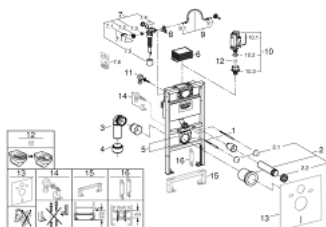

38 959 000 SOLIDO 2-IN-1 SET FOR WC, 0.82 M INSTALLATION HEIGHT

TOOTE KIRJELDUS

- with flushing cistern 6 - 9 l
- consisting of:
 - Rapid SL element for WC (38 526 000)
 - 2 wall brackets with fixing material

38 959 000 **SOLIDO 2-IN-1 SET FOR WC, 0.82 M INSTALLATION HEIGHT**

VARUOSAD, november 2021 – nüüd

- 1: Threaded bolt (Tellimuse number 4276400M)
- 2: WC inlet and outlet connecting set (Tellimuse number 37311K00)
- 2.1: Basin fastening (Tellimuse number 43511SH0)
- 2.2: Connector (Tellimuse number 37119000)
- 3: PP-outlet bend Ø 90 mm (Tellimuse number 42327000)
- 4: Reducer (Tellimuse number 42242000)
- 5: Support for outlet bend (Tellimuse number 42243000)
- 6: Inspection shaft for flushing cistern 0.82 m (Tellimuse number 42326000)
- 7: Filling valve (Tellimuse number 37095000)
- 7.1: Lever (Tellimuse number 43734000)
- 7.1.1: Seal (Tellimuse number 4377000M)
- 7.2: Valve head (Tellimuse number 43536000)
- 7.3: Membrane (Tellimuse number 4375800M)
- 7.4: Screw cap (Tellimuse number 43735000)
- 7.5: Valve float, 5 pcs. (Tellimuse number 4379100M)
- 7.6: Set of seals (Tellimuse number 43722000)*
- 8: Support device (Tellimuse number 42195000)
- 9: Overflow Sleeve (Tellimuse number 43325000)
- 9.1: Sealing washer (Tellimuse number 0319100M)
- 10: AV1 complete (Tellimuse number 42314000)
- 10.1: Pneumatic hose (Tellimuse number 42319000)
- 10.2: Seal (Tellimuse number 42310000)
- 10.3: Valve seat for GD2 (Tellimuse number 42315000)
- 11: Wall brackets (Tellimuse number 3855800M)
- 12: Water Connection (Tellimuse number 48561000)
- 13: Flow restrictor (Tellimuse number 42300000)*
- 14: Set for noise protection (Tellimuse number 37131000)*
- 15: Xtra wall brackets, flexible placing (Tellimuse number 38733000)*
- 16: Extension (Tellimuse number 38629000)*
- 17: Accessory (Tellimuse number 38779000)*
- 18: Retro-fit set (Tellimuse number 38796000)*