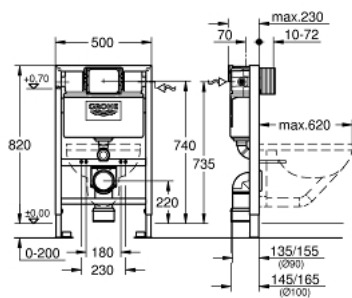

38 959 000 SOLIDO 2-IN-1 SET FOR WC, 0.82 M INSTALLATION HEIGHT

TOOTE KIRJELDUS

- with flushing cistern 6 - 9 l
- consisting of:
 - Rapid SL element for WC (38 526 000)
 - 2 wall brackets with fixing material

38 959 000 **SOLIDO 2-IN-1 SET FOR WC, 0.82 M INSTALLATION HEIGHT**

VARUOSAD, november 2021 – nüüd

- 1: Threaded bolt (Tellimuse number 4276400M)
- 2: WC inlet and outlet connecting set (Tellimuse number 37311K00)
- 2.1: Basin fastening (Tellimuse number 43511SH0)
- 2.2: Connector (Tellimuse number 37119000)
- 3: PP-outlet bend Ø 90 mm (Tellimuse number 42327000)
- 4: Reducer (Tellimuse number 42242000)
- 5: Support for outlet bend (Tellimuse number 42243000)
- 6: Inspection shaft for flushing cistern 0.82 m (Tellimuse number 42326000)
- 7: Filling valve (Tellimuse number 37095000)
- 7.1: Lever (Tellimuse number 43734000)
- 7.1.1: Seal (Tellimuse number 4377000M)
- 7.2: Valve head (Tellimuse number 43536000)
- 7.3: Membrane (Tellimuse number 4375800M)
- 7.4: Screw cap (Tellimuse number 43735000)
- 7.5: Valve float, 5 pcs. (Tellimuse number 4379100M)
- 7.6: Set of seals (Tellimuse number 43722000)*
- 8: Support device (Tellimuse number 42195000)
- 9: Overflow Sleeve (Tellimuse number 43325000)
- 9.1: Sealing washer (Tellimuse number 0319100M)
- 10: AV1 complete (Tellimuse number 42314000)
- 10.1: Pneumatic hose (Tellimuse number 42319000)
- 10.2: Seal (Tellimuse number 42310000)
- 10.3: Valve seat for GD2 (Tellimuse number 42315000)
- 11: Wall brackets (Tellimuse number 3855800M)
- 12: Water Connection (Tellimuse number 48561000)
- 13: Flow restrictor (Tellimuse number 42300000)*
- 14: Set for noise protection (Tellimuse number 37131000)*
- 15: Xtra wall brackets, flexible placing (Tellimuse number 38733000)*
- 16: Extension (Tellimuse number 38629000)*
- 17: Accessory (Tellimuse number 38779000)*
- 18: Retro-fit set (Tellimuse number 38796000)*