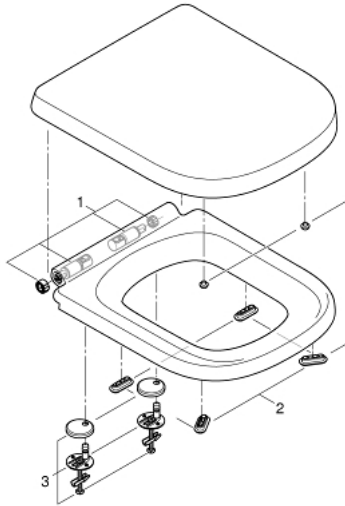

## 39 330 001 EURO CERAMIC WC SEAT SOFT CLOSE

### PRODUCT DESCRIPTION

- with lid
- soft close
- quick release function
- detachable
- material: Duroplast
- including fixation set
- suitable for all GROHE Euro Ceramic WCs

### SPARE PARTS

- 1: Damper (Order-nr. 49528000)
- 2: Buffer for Cube/Euro Ceramic (Order-nr. 49536000)
- 3: Fixing set (Order-nr. 49529000)