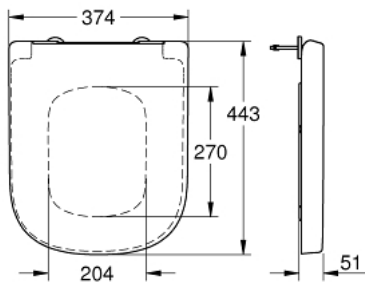

### PRODUCT DESCRIPTION

- with lid
- soft close
- quick release function
- detachable
- material: Duroplast
- including fixation set
- suitable for all GROHE Euro Ceramic WCs