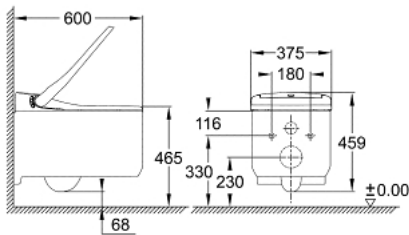

39 354 SH1 SENSIA® ARENA SHOWER TOILET COMPLETE SYSTEM FOR CONCEALED FLUSHING CISTERNS, WALL-HUNG

PRODUCT DESCRIPTION

- **GROHE Hygiene** GROHE antibacterial glazing (SIAA Kokin Japanese standard compliant) and anti stick coating ceramic appliance with Aquaceramics technology
- **GROHE power flush:** rimless wash down jet WC with **GROHE Triple Vortex** flushing technology
- GROHE Skin Clean:
  - 2 dedicated adjustable spray arms (1 for rear spray, 1 for lady spray)
  - separate water way for lady spray
  - oscillating spray (automatic forward and reverse motion of the spray)
  - pulsating spray for massage
  - adjustable spray intensity
  - automatic pre- and post-rinsing of spray nozzle with fresh water
  - integrated instant heater provides unlimited warm water
  - adjustable temperature
- **Other functions**
  - warm air dryer with adjustable temperature
  - odor extraction with filter
  - PlasmaCluster function - ion technology
  - descaling function
  - Duroplast WC seat and lid with automatic opening/close function
  - infra-red user detection
  - seat control operation
  - power switch
  - inside bowl night light
  - hidden water supply and power supply connections
  - remote control
  - smart phone app for iOS and Android
- includes:
  - noise protection sheet, mounting bases and washers
  - manual remote controller with wall-mounted holder
  - active carbon filter for odour absorption
  - ...