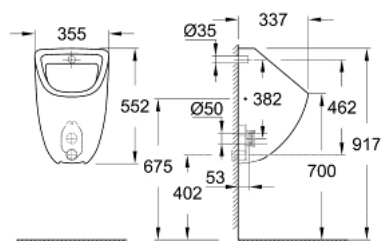

39 438 000 BAU CERAMIC URINAL

TOOTE KIRJELDUS

- Värvus: alpine white
- concealed inlet
- flush volume 1 l
- including fixation set
- sanitary ware
- for installation please order urinal trap 39 732 000 (horizontal outlet) or 39 733 000 (vertical outlet), sold separately
- not compatible with temperature sensor 39 367 000

39 438 000 **BAU CERAMIC URINAL**

VARUOSAD, juuni 2016 – nüüd

1: Mounting set (Tellimuse number 49025000)