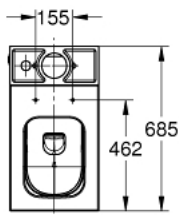

## 39 484 00H CUBE CERAMIC FLOOR STANDING WC FOR CLOSE COUPLED COMBINATION

### PRODUCT DESCRIPTION

- close coupled
- universal trap for horizontal and vertical outlet
- rimless
- flush volume 3/4,5 l
- including fixation set
- cistern to be ordered separately
- sanitary ware
- fully skirted with invisible fixation
- **PureGuard** anti scale coating and anti bacterial glazing
- compatible with seat and cover 39 488 000 (soft close)