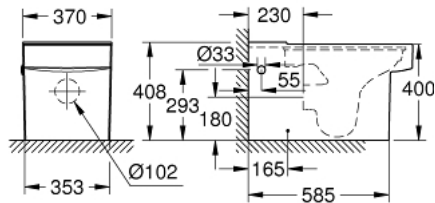

## 39 484 00H CUBE CERAMIC FLOOR STANDING WC FOR CLOSE COUPLED COMBINATION

### PRODUCT DESCRIPTION

- close coupled
- universal trap for horizontal and vertical outlet
- rimless
- flush volume 3/4,5 l
- including fixation set
- cistern to be ordered separately
- sanitary ware
- fully skirted with invisible fixation
- **PureGuard** anti scale coating and anti bacterial glazing
- compatible with seat and cover 39 488 000 (soft close)