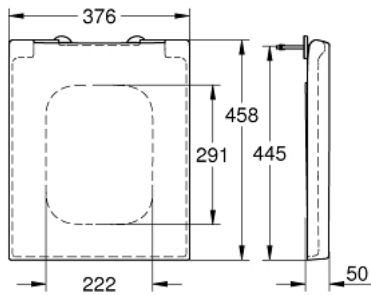

## 39 488 000 CUBE CERAMIC WC SEAT SOFT CLOSE