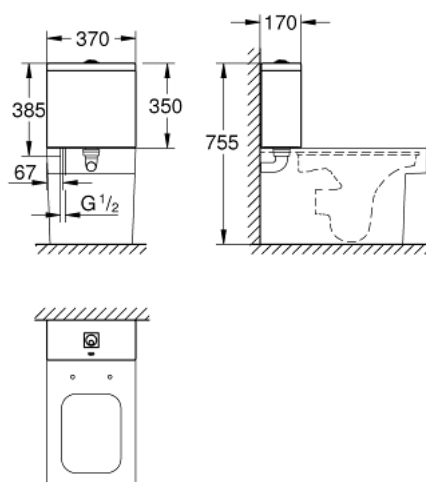

39 490 000 CUBE CERAMIC EXPOSED FLUSHING CISTERN FOR CLOSE COUPLED COMBINATION

TOOTE KIRJELDUS

- Värvus: alpine white
- bottom inlet
- inlet and outlet concealed
- including flushing set GROHE AV1
- including fixation set
- sanitary ware

39 490 000 CUBE CERAMIC EXPOSED FLUSHING CISTERN FOR CLOSE COUPLED COMBINATION

VARUOSAD, märts 2017 – nüüd

1: Dual flush push button (Tellimuse number 49538000)

2: Filling valve (Tellimuse number 49540000)

3: Discharge valve (Tellimuse number 49539000)

4: Connector (Tellimuse number 37119000)

5: Fixing bolt (Tellimuse number 49022000)