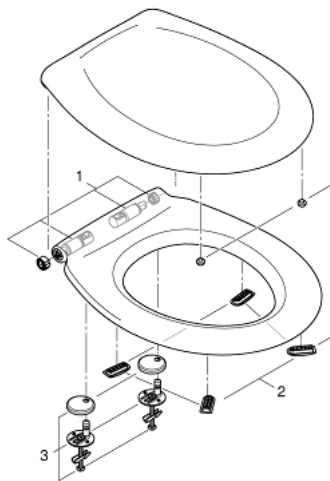

39 492 000 **BAU CERAMIC WC SEAT**

TOOTE KIRJELDUS

- with lid
- quick release function
- detachable
- material: Duroplast
- including fixation set
- stainless steel hinges
- easy fixation from above
- weight bearing capacity 150 kg
- compatible with all Bau Ceramic bowls

39 492 000 BAU CERAMIC WC SEAT

VARUOSAD

- 1: Damper (Tellimuse number 49528000)
- 2: Buffer set (Tellimuse number 49530000)
- 3: Fixing set (Tellimuse number 49529000)