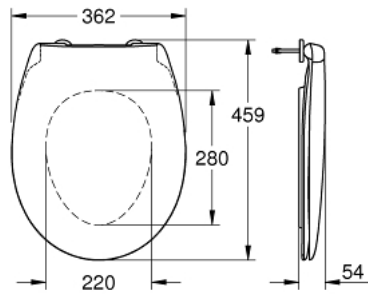

39 492 000 **BAU CERAMIC WC SEAT**

TOOTE KIRJELDUS

- with lid
- quick release function
- detachable
- material: Duroplast
- including fixation set
- stainless steel hinges
- easy fixation from above
- weight bearing capacity 150 kg
- compatible with all Bau Ceramic bowls

39 492 000 BAU CERAMIC WC SEAT

VARUOSAD

- 1: Damper (Tellimuse number 49528000)
- 2: Buffer set (Tellimuse number 49530000)
- 3: Fixing set (Tellimuse number 49529000)