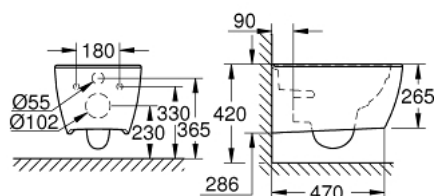

### PRODUCT DESCRIPTION

- for concealed cistern
- wash down
- rimless
- horizontal outlet
- flush volume 3/4.5 l
- including fixation set
- sanitary ware
- fully skirted with invisible fixation
- **PureGuard** anti scale coating and anti bacterial glazing
- compatible with seat and cover 39 576 000 (standard) or 39 577 000 (soft close)