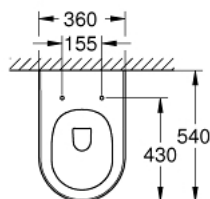

## 39 571 00H WALL HUNG WC

### PRODUCT DESCRIPTION

- for concealed cistern
- wash down
- rimless
- horizontal outlet
- flush volume 3/4.5 l
- including fixation set
- sanitary ware
- fully skirted with invisible fixation
- **PureGuard** anti scale coating and anti bacterial glazing
- compatible with seat and cover 39 576 000 (standard) or 39 577 000 (soft close)