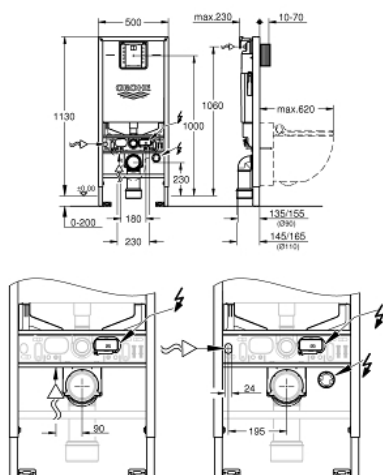

## 39 598 000 **RAPID SLX 3-IN-1 SET FOR WC, 1.13 M INSTALLATION HEIGHT**

### TOOTE KIRJELDUS

- flushing cistern GDx, 6 l
- consisting of:
  - Rapid SLX element for WC (39 596 000) with integrated power socket
  - wall brackets (38 558 00M)
  - WC set for noise protection (37 131 000)
- including flow manager

## 39 598 000 RAPID SLX 3-IN-1 SET FOR WC, 1.13 M INSTALLATION HEIGHT

### VARUOSAD, veebruar 2020 – nüüd

- 1: Threaded bolt (Tellimuse number 4276400M)
  - 2: WC inlet and outlet connecting set (Tellimuse number 37311K00)
  - 2.1: Basin fastening (Tellimuse number 43511SH0)
  - 2.2: Connector (Tellimuse number 37119000)
  - 3: PP-outlet bend  $\varnothing$  90 mm (Tellimuse number 42327000)
  - 4: Reducer (Tellimuse number 42242000)
  - 5: Support for outlet bend (Tellimuse number 42243000)
  - 6: Revision shaft for small flush plates (Tellimuse number 40911000)
  - 7: Filling valve (Tellimuse number 42583000)
  - 7.1: Lever (Tellimuse number 43734000)
  - 7.1.1: Seal (Tellimuse number 4377000M)
  - 7.2: Valve head (Tellimuse number 43536000)
  - 7.3: Membrane (Tellimuse number 4375800M)
  - 7.4: Screw cap (Tellimuse number 43735000)
  - 7.5: Valve float, 5 pcs. (Tellimuse number 4379100M)
  - 7.6: Set of seals (Tellimuse number 43722000)\*
  - 8: Support device (Tellimuse number 42246000)
  - 9: Tube (Tellimuse number 42233000)
  - 9.1: Sealing washer (Tellimuse number 0319100M)
  - 10: Dual Flush discharge valve AV1 (Tellimuse number 42320000)
  - 10.1: Extension for overflow pipe (Tellimuse number 42313000)
  - 10.2: Pneumatic hose (Tellimuse number 42319000)
  - 10.3: Seal (Tellimuse number 42310000)
  - 11: Valve seat (Tellimuse number 42593000)
  - 12: Wall brackets (Tellimuse number 38558000)
  - 13: Set for noise protection (Tellimuse number 37131000)
  - 14: Xtra wall brackets, flexible placing (Tellimuse number 38733000)\*
  - 15: Extension (Tellimuse number 38629000)\*
  - 16: Accessory (Tellimuse number 39607000)\*
- \* Lisatarvikud