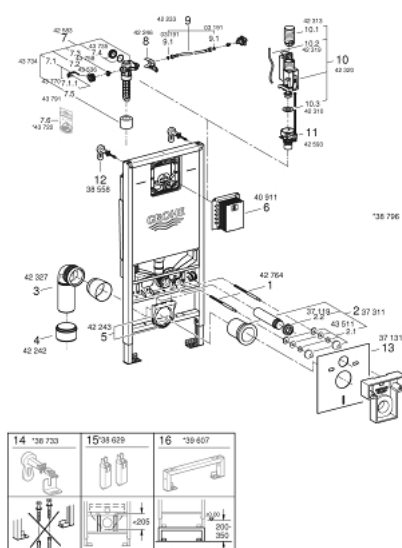

## 39 598 000 **RAPID SLX 3-IN-1 SET FOR WC, 1.13 M INSTALLATION HEIGHT**

### TOOTE KIRJELDUS

- flushing cistern GDx, 6 l
- consisting of:
  - Rapid SLX element for WC (39 596 000) with integrated power socket
  - wall brackets (38 558 00M)
  - WC set for noise protection (37 131 000)
- including flow manager

## 39 598 000 RAPID SLX 3-IN-1 SET FOR WC, 1.13 M INSTALLATION HEIGHT

### VARUOSAD, veebruar 2020 – nüüd

- 1: Threaded bolt (Tellimuse number 4276400M)
  - 2: WC inlet and outlet connecting set (Tellimuse number 37311K00)
  - 2.1: Basin fastening (Tellimuse number 43511SH0)
  - 2.2: Connector (Tellimuse number 37119000)
  - 3: PP-outlet bend  $\varnothing$  90 mm (Tellimuse number 42327000)
  - 4: Reducer (Tellimuse number 42242000)
  - 5: Support for outlet bend (Tellimuse number 42243000)
  - 6: Revision shaft for small flush plates (Tellimuse number 40911000)
  - 7: Filling valve (Tellimuse number 42583000)
  - 7.1: Lever (Tellimuse number 43734000)
  - 7.1.1: Seal (Tellimuse number 4377000M)
  - 7.2: Valve head (Tellimuse number 43536000)
  - 7.3: Membrane (Tellimuse number 4375800M)
  - 7.4: Screw cap (Tellimuse number 43735000)
  - 7.5: Valve float, 5 pcs. (Tellimuse number 4379100M)
  - 7.6: Set of seals (Tellimuse number 43722000)\*
  - 8: Support device (Tellimuse number 42246000)
  - 9: Tube (Tellimuse number 42233000)
  - 9.1: Sealing washer (Tellimuse number 0319100M)
  - 10: Dual Flush discharge valve AV1 (Tellimuse number 42320000)
  - 10.1: Extension for overflow pipe (Tellimuse number 42313000)
  - 10.2: Pneumatic hose (Tellimuse number 42319000)
  - 10.3: Seal (Tellimuse number 42310000)
  - 11: Valve seat (Tellimuse number 42593000)
  - 12: Wall brackets (Tellimuse number 38558000)
  - 13: Set for noise protection (Tellimuse number 37131000)
  - 14: Xtra wall brackets, flexible placing (Tellimuse number 38733000)\*
  - 15: Extension (Tellimuse number 38629000)\*
  - 16: Accessory (Tellimuse number 39607000)\*
- \* Lisatarvikud