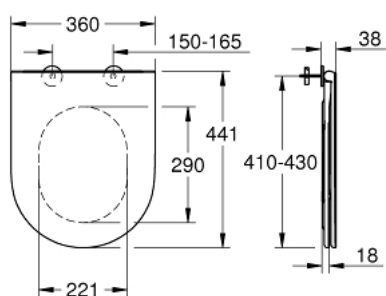

39 913 000 BAU CERAMIC WC SEAT SOFT CLOSE SLIM

TOOTE KIRJELDUS

- Värvus: alpine white
- with lid
- slim design
- quick release function
- detachable
- material: Duroplast
- including fixation set
- stainless steel hinges
- easy fixation from above
- weight bearing capacity 150 kg
- compatible with Bau Ceramic bowl 39 910 000
- professional edition