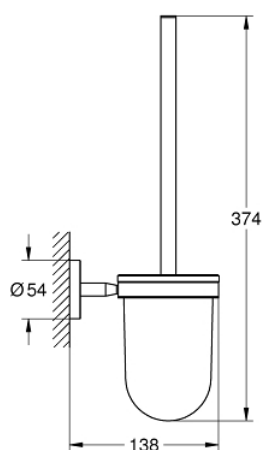

40 463 001 BAU COSMOPOLITAN TOILET BRUSH SET

PRODUCT DESCRIPTION

- material: glass / metal
- wall mounted
- concealed fastening
- **GROHE StarLight** chrome finish
- suitable for screwing (including screws and dowels)
or gluing (glue 40 915 000 sold separately)

40 463 001 **BAU COSMOPOLITAN TOILET BRUSH SET**

SPARE PARTS

- 1: Spare brush (Order-nr. 40392000)
- 2: Spare glass for brush (Order-nr. 40589000)