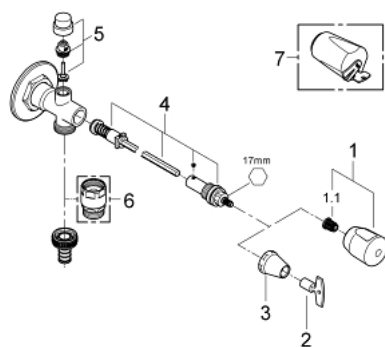

41 208 000 EUROTEC OUTSIDE WALL VALVE KIT 1/2"

TOOTE KIRJELDUS

- frost-proof via automatic draining for each closing operation
- socket spanner and sanitary handle
- red brass valve seat
- non-return valve type EB
- installation depth of 170 - 500 mm
- CU connection 15 mm and male thread 1/2"
- rotation lock
- through bore 35 mm
- protected against backflow
- for combination with pipe ventilating valve type HB 41 239 000

41 208 000 EUROTEC OUTSIDE WALL VALVE KIT 1/2"

VARUOSAD

- 1: Handle (Tellimuse number 41002000)
- 1.1: Snap insert (Tellimuse number 4184200M)
- 2: Socket spanner 1/2" (Tellimuse number 02277000)
- 3: Cap (Tellimuse number 41006000)
- 4: Headpart Eurotec/Egatec 1/2" (Tellimuse number 41024000)
- 5: Pipe-vent set (as of 2006) (Tellimuse number 41014000)
- 6: Pipe-ventilating valve 3/4" (Tellimuse number 41239000)*
- 7: Handle (Tellimuse number 41000000)*