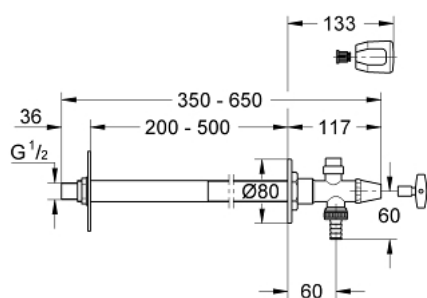

41 208 000 EUROTEC OUTSIDE WALL VALVE KIT 1/2"

TOOTE KIRJELDUS

- frost-proof via automatic draining for each closing operation
- socket spanner and sanitary handle
- red brass valve seat
- non-return valve type EB
- installation depth of 170 - 500 mm
- CU connection 15 mm and male thread 1/2"
- rotation lock
- through bore 35 mm
- protected against backflow
- for combination with pipe ventilating valve type HB 41 239 000

41 208 000 EUROTEC OUTSIDE WALL VALVE KIT 1/2"

VARUOSAD

- 1: Handle (Tellimuse number 41002000)
- 1.1: Snap insert (Tellimuse number 4184200M)
- 2: Socket spanner 1/2" (Tellimuse number 02277000)
- 3: Cap (Tellimuse number 41006000)
- 4: Headpart Eurotec/Egatec 1/2" (Tellimuse number 41024000)
- 5: Pipe-vent set (as of 2006) (Tellimuse number 41014000)
- 6: Pipe-ventilating valve 3/4" (Tellimuse number 41239000)*
- 7: Handle (Tellimuse number 41000000)*