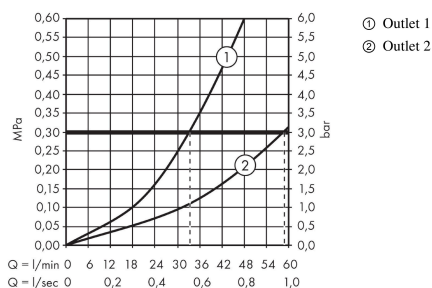

ShowerSelect S

Thermostat HighFlow for concealed installation for 1 function and additional outlet

Finish: **Chrome** Article Number: **15742000**

Description

product features

- 1 function and 1 additional outlet
- thermostat cartridge
- maximum flow rate at 3 bar: 59 l/min
- flow rate upper outlet: 59 l/min
- min. operating pressure: 1 bar
- max. operating pressure: 10 bar
- Safety stop at 40 °C
- temperature limitation adjustable
- connection type: basic set
- thermostat is delivered with button hand shower

Technology

Product image

Scale drawing

Flowchart

ShowerSelect S

Thermostat HighFlow for concealed installation for 1 function and additional outlet

Finish: **Chrome** Article Number: **15742000**

Exploded Drawing