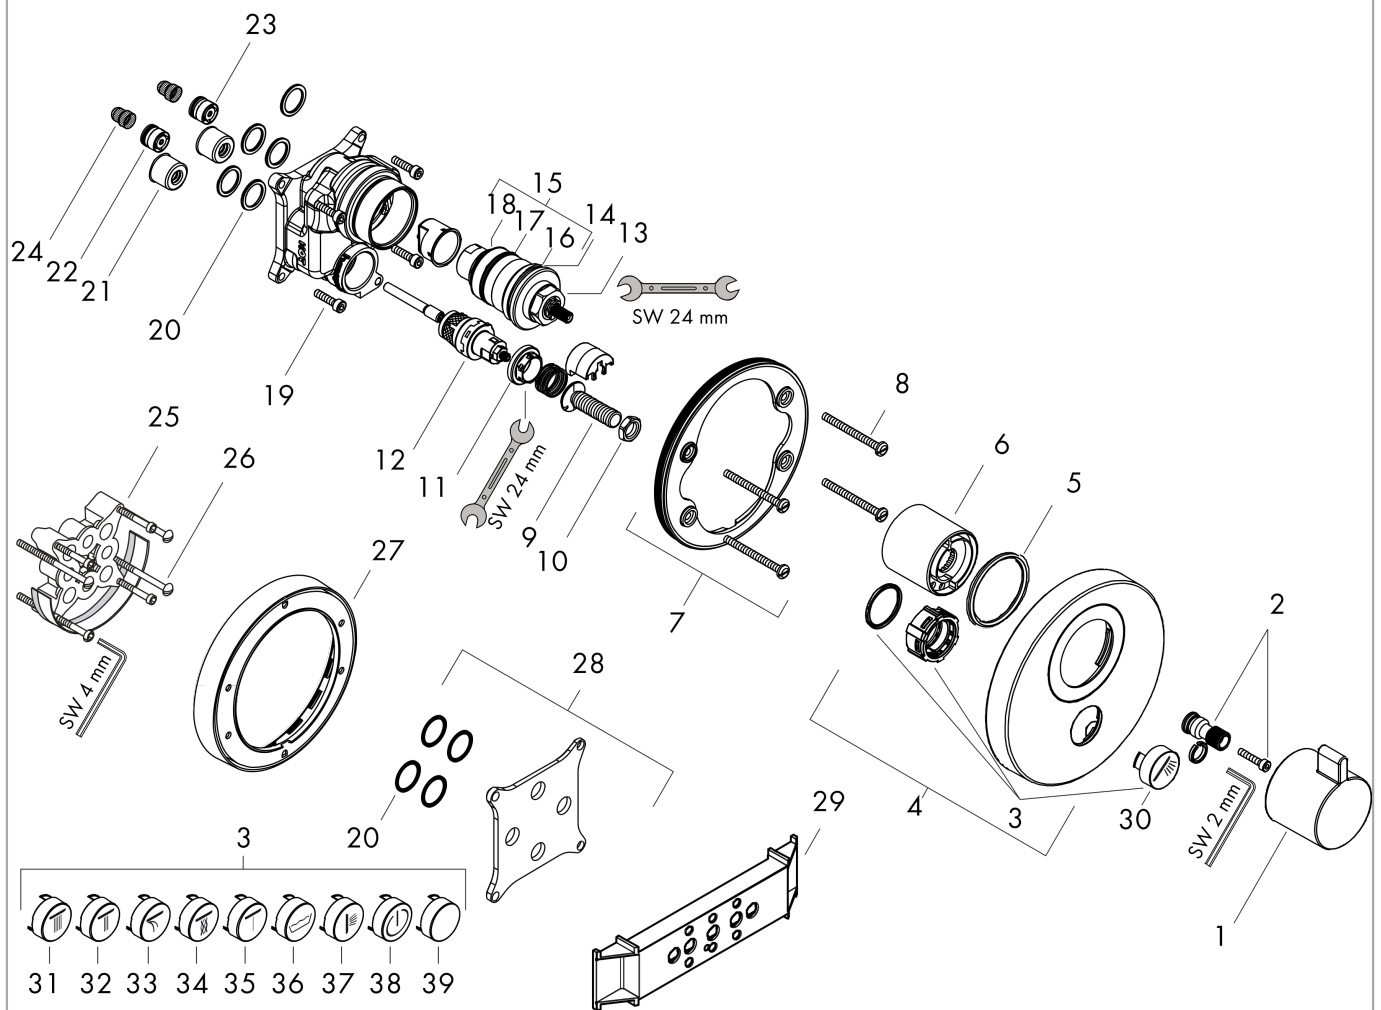

ShowerSelect S

Thermostat HighFlow for concealed installation for 1 function and additional outlet

Finish: **Chrome** Article Number: **15742000**

Exploded Drawing

Year of production: >01/18

ShowerSelect S

Thermostat HighFlow for concealed installation for 1 function and additional outlet

Finish: **Chrome** Article Number: **15742000**

Spare part list

Year of production: >01/18

Pos.	Description	Article Number	PC	PU
1	handle for thermostat	98474000	11	1
2	adapter for handle	96435000	6	1
3	set of symbols	92218000	12	1
4	escutcheon Ø 150 mm	92323000	11	1
5	O-ring 48x5	98174000	1	1
6	sleeve	97439000	9	1
7	holder for escutcheon	98793000	9	1
8	set of fixing screws	96454000	3	1
9	Select-adapter	92219000	2	1
10	nut and flange	92696000	5	1
11	nut	98368000	4	1
12	shut off unit	95758000	14	1
13	thermostat cartridge	96633000	15	1
14	O-ring 43x1,5	98148000	1	1
15	sealing set	96636000	10	1
16	O-ring 38x2,5	98198000	2	1
17	O-ring 34x2	98383000	2	1
18	O-ring 26x2	98147000	1	1
19	set of screws	96525000	3	1
20	O-ring 16x2	98133000	1	1
21	noise reduction	94073000	7	1
22	non return valve (pressure-resistant up to 2 MPa)	92594000	5	1
23	non return valve	97980000	5	1
24	filter	98513000	1	1
25	extension 25 mm	13595000	98	1
26	set of fixing screws	97747000	1	1
27	extension 22 mm (Ø 150 mm)	13597000	98	1
28	compensation set 1°	95521000	16	1
29	fit-up aid	92540000	98	1
30	symbol handshower	93573880	3	1
31	symbol head shower Rain large	93571880	3	1
32	symbol head shower Rain small	93572880	3	1
33	symbol Flood jet	93574880	3	1
34	symbol Whirl	93575880	3	1
35	symbol Mono	93576880	3	1
36	symbol tub	93577880	3	1
37	symbol body shower	93578880	3	1
38	symbol ON/OFF	93579880	3	1
39	pushbutton	93955880	6	1
a	concealed item	01800180	98	1
b	adapter for exchanged connections	93181000	18	1