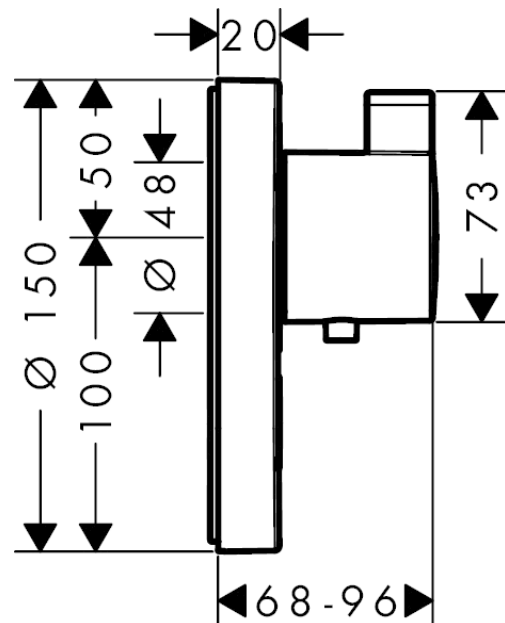

ShowerSelect S

Thermostat HighFlow for concealed installation for 1 function and additional outlet

Finish: **Chrome** Article Number: **15742000**

Description

product features

- 1 function and 1 additional outlet
- thermostat cartridge
- maximum flow rate at 3 bar: 59 l/min
- flow rate upper outlet: 59 l/min
- min. operating pressure: 1 bar
- max. operating pressure: 10 bar
- Safety stop at 40 °C
- temperature limitation adjustable
- connection type: basic set
- thermostat is delivered with button hand shower

Technology

Product image

Scale drawing

Flowchart

ShowerSelect S

Thermostat HighFlow for concealed installation for 1 function and additional outlet

Finish: **Chrome** Article Number: **15742000**

Exploded Drawing