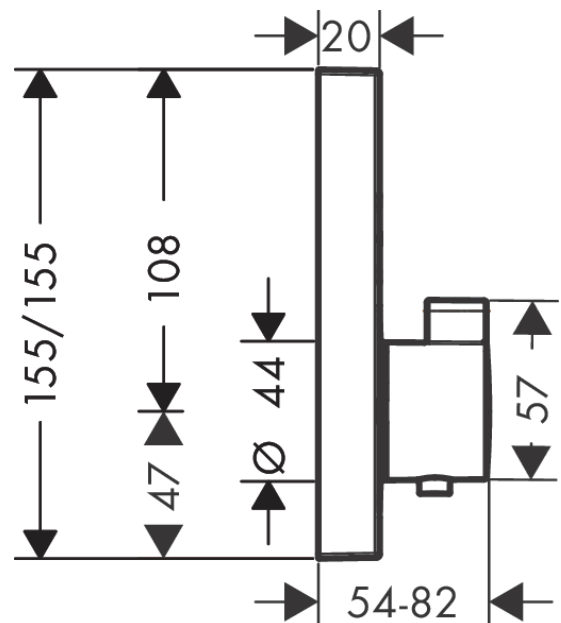

ShowerSelect
Thermostat for concealed installation for 2 functions
 Surfaces: **Chrome** Article Number: **15763000**

Description

product features

- 2 functions
- simultaneous use of several outlets
- Select push-button on/off control for 2 outlets
- flow rate upper outlet: 25 l/min
- flow rate lower outlet: 23 l/min
- thermostat cartridge, Select valve
- min. operating pressure: 1 bar
- max. operating pressure: 10 bar
- safety lock at 40° C
- temperature limitation adjustable
- connection type: basic set
- Thermostat is delivered with buttons hand shower and Rain large

Technology

Design awards

Product image

Scale drawing

Flowchart