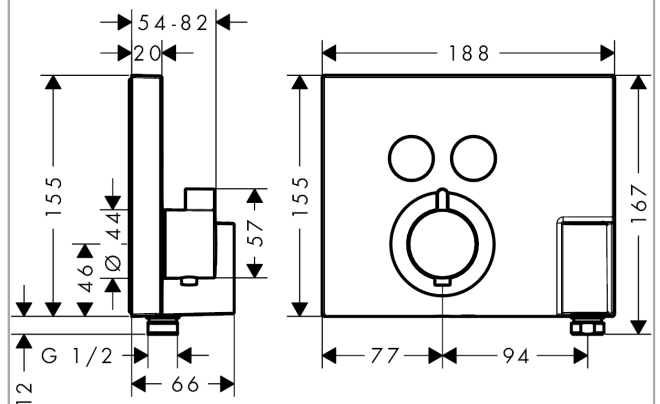

ShowerSelect

Thermostat for concealed installation for 2 functions with hose connection and shower holder

Surfaces: **Chrome** Article Number: **15765000**

Description

product features

- consists of: Thermostat, shower holder
- 2 functions
- simultaneous use of several outlets
- Select push-button on/off control for 2 outlets
- flow rate hand shower connection at 3 bar: 14 l/min
- flow rate upper outlet: 29 l/min
- thermostat cartridge, Select valve
- min. operating pressure: 1 bar
- max. operating pressure: 10 bar
- safety lock at 40° C
- temperature limitation adjustable
- hose nut: for shower hoses with conical nut on both sides
- connection type: basic set
- Thermostat is delivered with buttons hand shower and Rain large

Technology

Product image

Scale drawing

ShowerSelect

Thermostat for concealed installation for 2 functions with hose connection and shower holder

Surfaces: **Chrome** Article Number: **15765000**

Flowchart