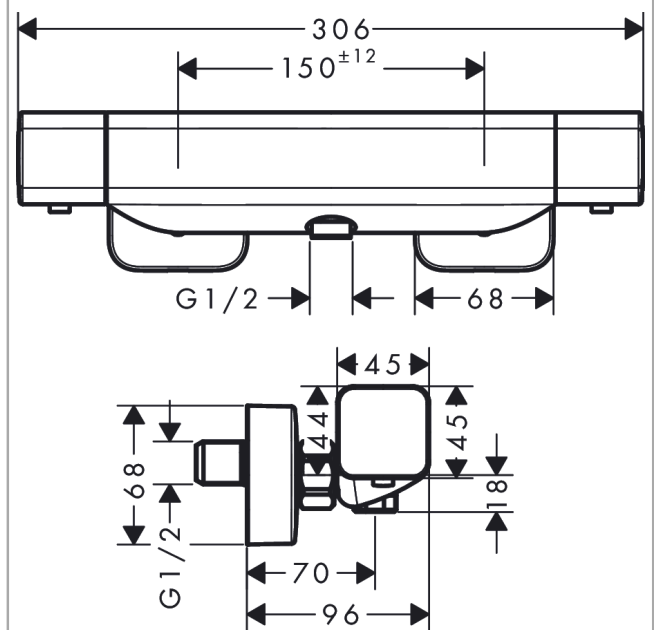

Ecostat E

Shower thermostat for exposed installation

Surfaces: **Chrome** Article Number: **15773000**

Description

product features

- 1 function
- centre distance: 150 ± 12 mm
- CoolContact thermostat: Prevents the housing from heating up, making showering even safer
- EcoStop button limits the water consumption to 9 l/min
- maximum flow rate at 3 bar: 28.6 l/min
- thermostat cartridge
- min. operating pressure: 1 bar
- max. operating pressure: 10 bar
- safety lock at 40° C
- temperature limitation adjustable
- non-return valve
- with silencer
- suitable for continuous flow water heaters
- material handles: metal
- connection type: s-shaped connections
- connection dimension: G $\frac{1}{2}$
- dirt filter included

Technology

Product image

Scale drawing

Ecostat E

Shower thermostat for exposed installation

Surfaces: **Chrome** Article Number: **15773000**

Flowchart