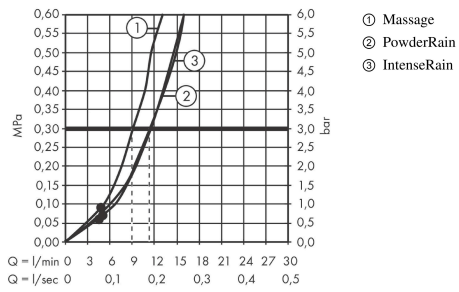

Pulsify Select S
Shower set 105 3jet Relaxation with shower bar 65 cm
Finish: **Chrome** Article Number: **24160000**

Flowchart

The consumption was measured in combination with the appropriate fittings (thermostat/mixer/in-wall valve) to reflect actual application in practice.