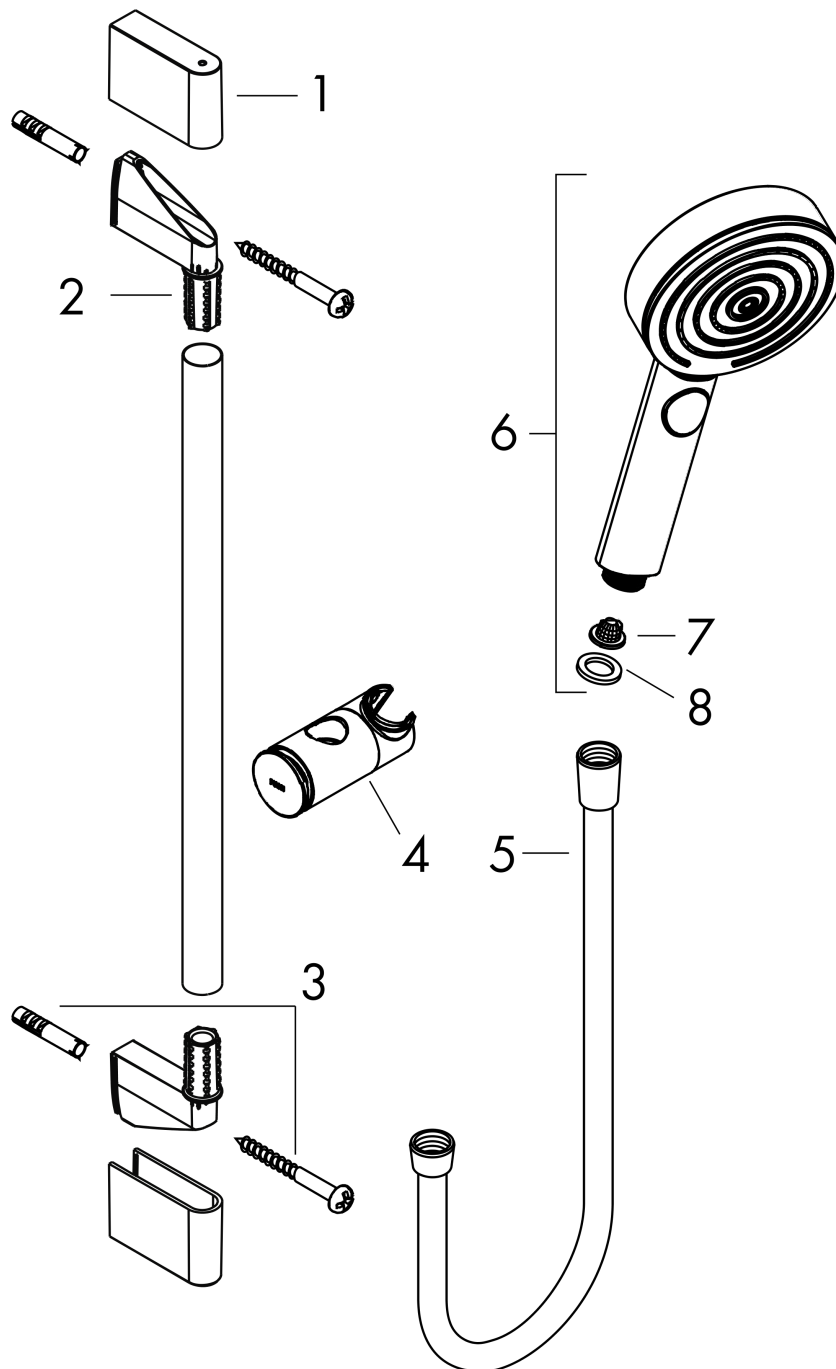

### product features

- consists of: hand shower, slider, shower bar, shower hose
- shower head size: 105 mm
- spray type: PowderRain, IntenseRain, Massage spray
- convenient spray selection via Select button
- maximum flow rate at 3 bar: 11,4 l/min
- minimum flow pressure: 1 bar
- operating pressure: min. 1 bar/max. 6 bar
- height-adjustable slider with locking push-button slider
- hand shower holder made of plastic/metal
- wall mounting: screw fastening
- wall supports made of plastic
- profile pipe: round
- pipe length: 669 mm
- shower bar diameter: 22 mm
- drilling distance 625 mm
- shower hose with conical nut on both ends
- pivot connector prevents hose from tangling

## Scale drawing

**Pulsify Select S**  
**Shower set 105 3jet Relaxation with shower bar 65 cm**  
 Finish: **Chrome** Article Number: **24160000**

**Flowchart**

The consumption was measured in combination with the appropriate fittings (thermostat/mixer/in-wall valve) to reflect actual application in practice.

**Pulsify Select S**  
**Shower set 105 3jet Relaxation with shower bar 65 cm**  
 Finish: **Chrome** Article Number: **24160000**

Exploded Drawing

Year of production: >06/21

**Pulsify Select S**  
**Shower set 105 3jet Relaxation with shower bar 65 cm**  
 Finish: **Chrome** Article Number: **24160000**

**Spare part list**

Year of production: >06/21

Pos.	Description	Article Number	PC	PU
1	cover	95217000	4	1
2	wall support	95218000	3	1
3	mounting set	96179000	4	1
4	support, assy	93517000	11	1
5	shower hose Isiflex'B 1,60 m	28276000	98	1
6	-	24110000	98	1
7	filter	92672000	2	1
8	seal	98058000	1	1
a	tile-matching-disk 7 mm	97450000	98	1