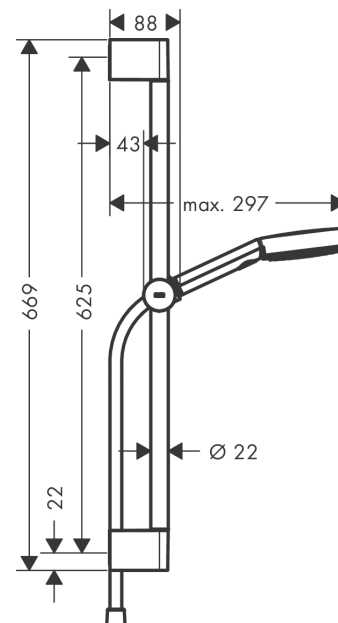

### product features

- consists of: hand shower, slider, shower bar, shower hose
- shower head size: 105 mm
- spray type: PowderRain, IntenseRain, Massage spray
- convenient spray selection via Select button
- maximum flow rate at 3 bar: 11,4 l/min
- minimum flow pressure: 1 bar
- operating pressure: min. 1 bar/max. 6 bar
- height-adjustable slider with locking push-button slider
- hand shower holder made of plastic/metal
- wall mounting: screw fastening
- wall supports made of plastic
- profile pipe: round
- pipe length: 669 mm
- shower bar diameter: 22 mm
- drilling distance 625 mm
- shower hose with conical nut on both ends
- pivot connector prevents hose from tangling

## Scale drawing

**Pulsify Select S**  
**Shower set 105 3jet Relaxation with shower bar 65 cm**  
 Finish: **Chrome** Article Number: **24160000**

**Flowchart**

The consumption was measured in combination with the appropriate fittings (thermostat/mixer/in-wall valve) to reflect actual application in practice.

**Spare part list**

Year of production: >06/21

Pos.	Description	Article Number	PC	PU
1	cover	95217000	4	1
2	wall support	95218000	3	1
3	mounting set	96179000	4	1
4	support, assy	93517000	11	1
5	shower hose Isiflex'B 1,60 m	28276000	98	1
6	-	24110000	98	1
7	filter	92672000	2	1
8	seal	98058000	1	1
a	tile-matching-disk 7 mm	97450000	98	1