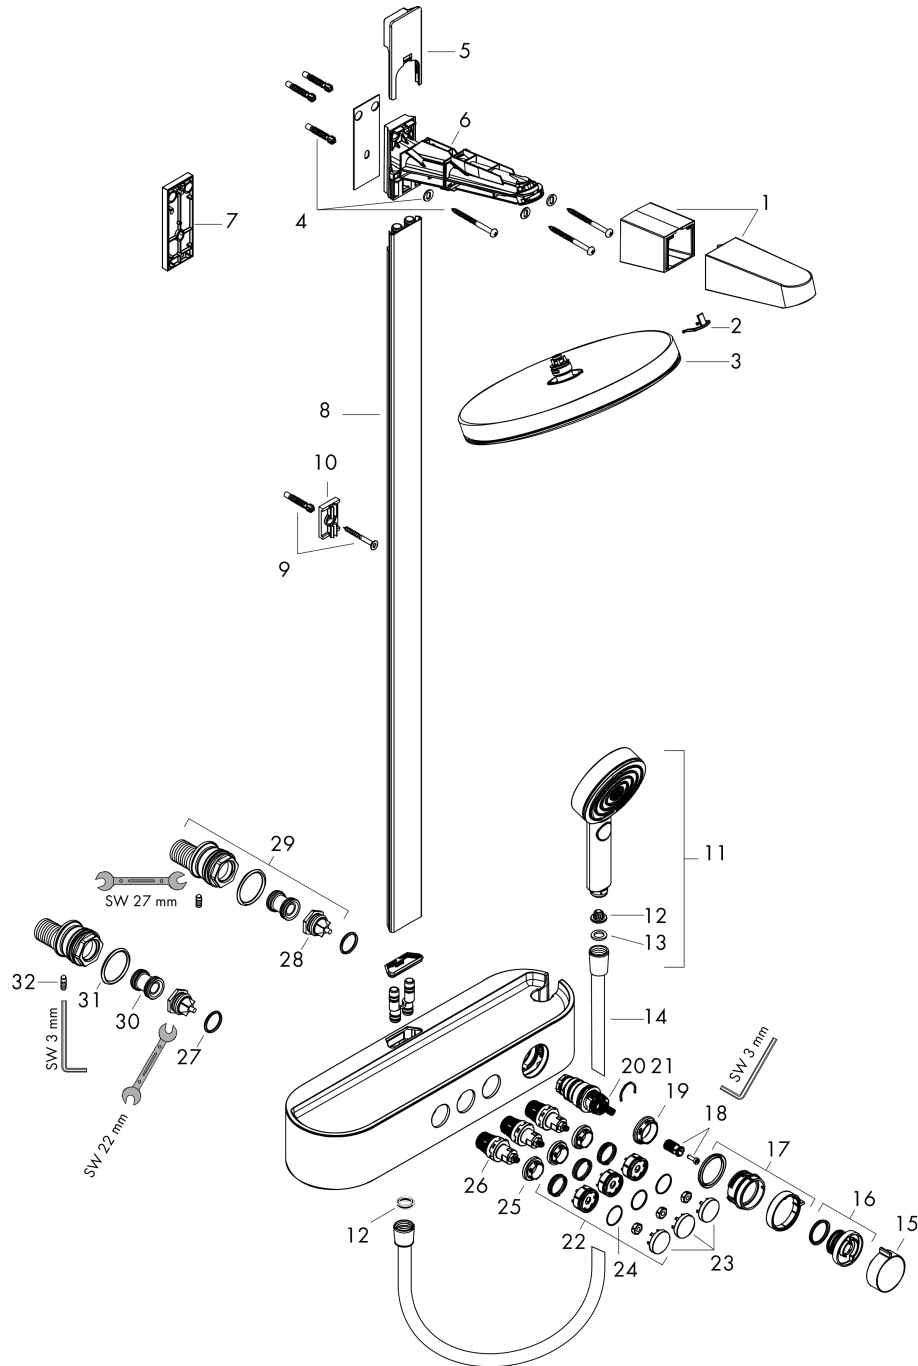

Pulsify S
Showerpipes 260 2jet with ShowerTablet Select 400
Finish: **Matt Black** Article Number: **24240670**

Exploded Drawing

Year of production: >01/23

Pulsify S
Showerpipe 260 2jet with ShowerTablet Select 400
Finish: **Matt Black** Article Number: **24240670**

Spare part list

Year of production: >01/23

Pos.	Description	Article Number	PC	PU
1	cover	94519670	58	1
2	cramp	94521000	1	1
3	head shower	94520670	69	1
4	mounting set	98716000	5	1
5	cover	94518670	54	1
6	shower arm cpl.	87566000	12	1
7	tile-matching-disk 7 mm	94517000	11	1
8	pipe with cover (935 mm)	94515670	69	1
9	mounting set	40916000	2	1
10	support element	94516000	3	1
11	-	24110670	98	1
12	filter	92672000	2	1
13	seal	98058000	1	1
14	shower hose Isiflex'B 1,60 m	28276670	98	1
15	handle	94403670	59	1
16	safety set	94404000	9	1
17	handle	94405670	57	1
18	handle fixing set	92136000	6	1
19	nut	98913000	6	1
20	thermostat cartridge	98282000	14	1
21	cartridge for exchanged connections	92373000	18	1
22	spring with sleeve	92340000	4	1
23	set of symbols	98367000	10	1
24	O-ring 20x1	98140000	1	1
25	nut	98368000	4	1
26	shut off unit	95758000	14	1
27	O-ring 17x2	98199000	1	1
28	non return valve (pressure-resistant up to 2 MPa)	95773000	8	1
29	set of S-unions	95772000	13	1
30	noise reduction	96429000	2	1
31	O-ring 29x3	98371000	2	1
32	hollow set screw M6x16 including o-ring 29x3	98372000	3	1