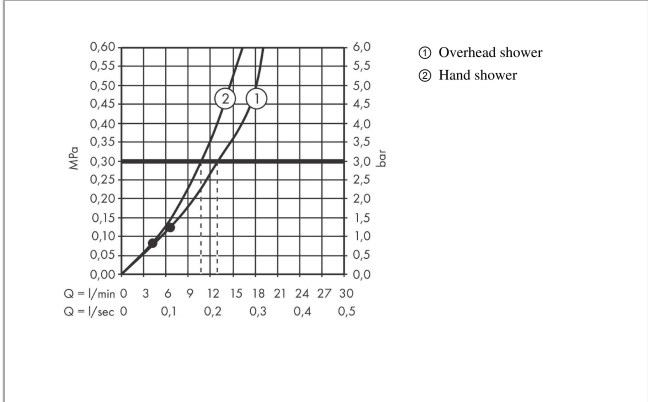

Pulsify S
Showerpipe 260 2jet with ShowerTablet Select 400
 Finish: **Matt Black** Article Number: **24240670**

Description

product features

- consists of: overhead shower, hand shower, shower thermostat, shower bar, shower hose
- overhead shower Pulsify 260 2jet
- shower head size overhead shower: 260 mm
- spray type overhead shower: PowderRain, Intense PowderRain
- spray disc surface: graphite
- Fast Drain empties the overhead shower from an angle of 10°
- removable shower head
- shelf made of plastic
- surface shelf: graphite
- spray type hand shower: PowderRain, IntenseRain, Massage spray
- maximum flow rate for Showerpipe at 3 bar: 12,9 l/ min
- minimum flow pressure: 1,3 bar
- ball-joint: overhead shower inclinable by 13-39°
- pipe can be shortened in height
- bar width: 48 mm
- shower arm length overhead shower: 233 mm
- CoolContact thermostat: Prevents the housing from heating up, making showering even safer
- thermostat ShowerTablet Select 400
- simultaneous utilization of 3 functions
- suitable for continuous flow water heaters
- mounting type: exposed installation
- connection thread G ½
- centre distance 150 ± 12 mm
- intrinsically safe against backflow
- Thermostat is delivered with buttons hand shower, PowderRain, Intense PowderRain
- water flow control with stop function
- 2 functions

Technology

Design awards

Pulsify S
Showerpipe 260 2jet with ShowerTablet Select 400
 Finish: **Matt Black** Article Number: **24240670**

Product image

Scale drawing

Flowchart

Pulsify S
Showerpipe 260 2jet with ShowerTablet Select 400
 Finish: **Matt Black** Article Number: **24240670**