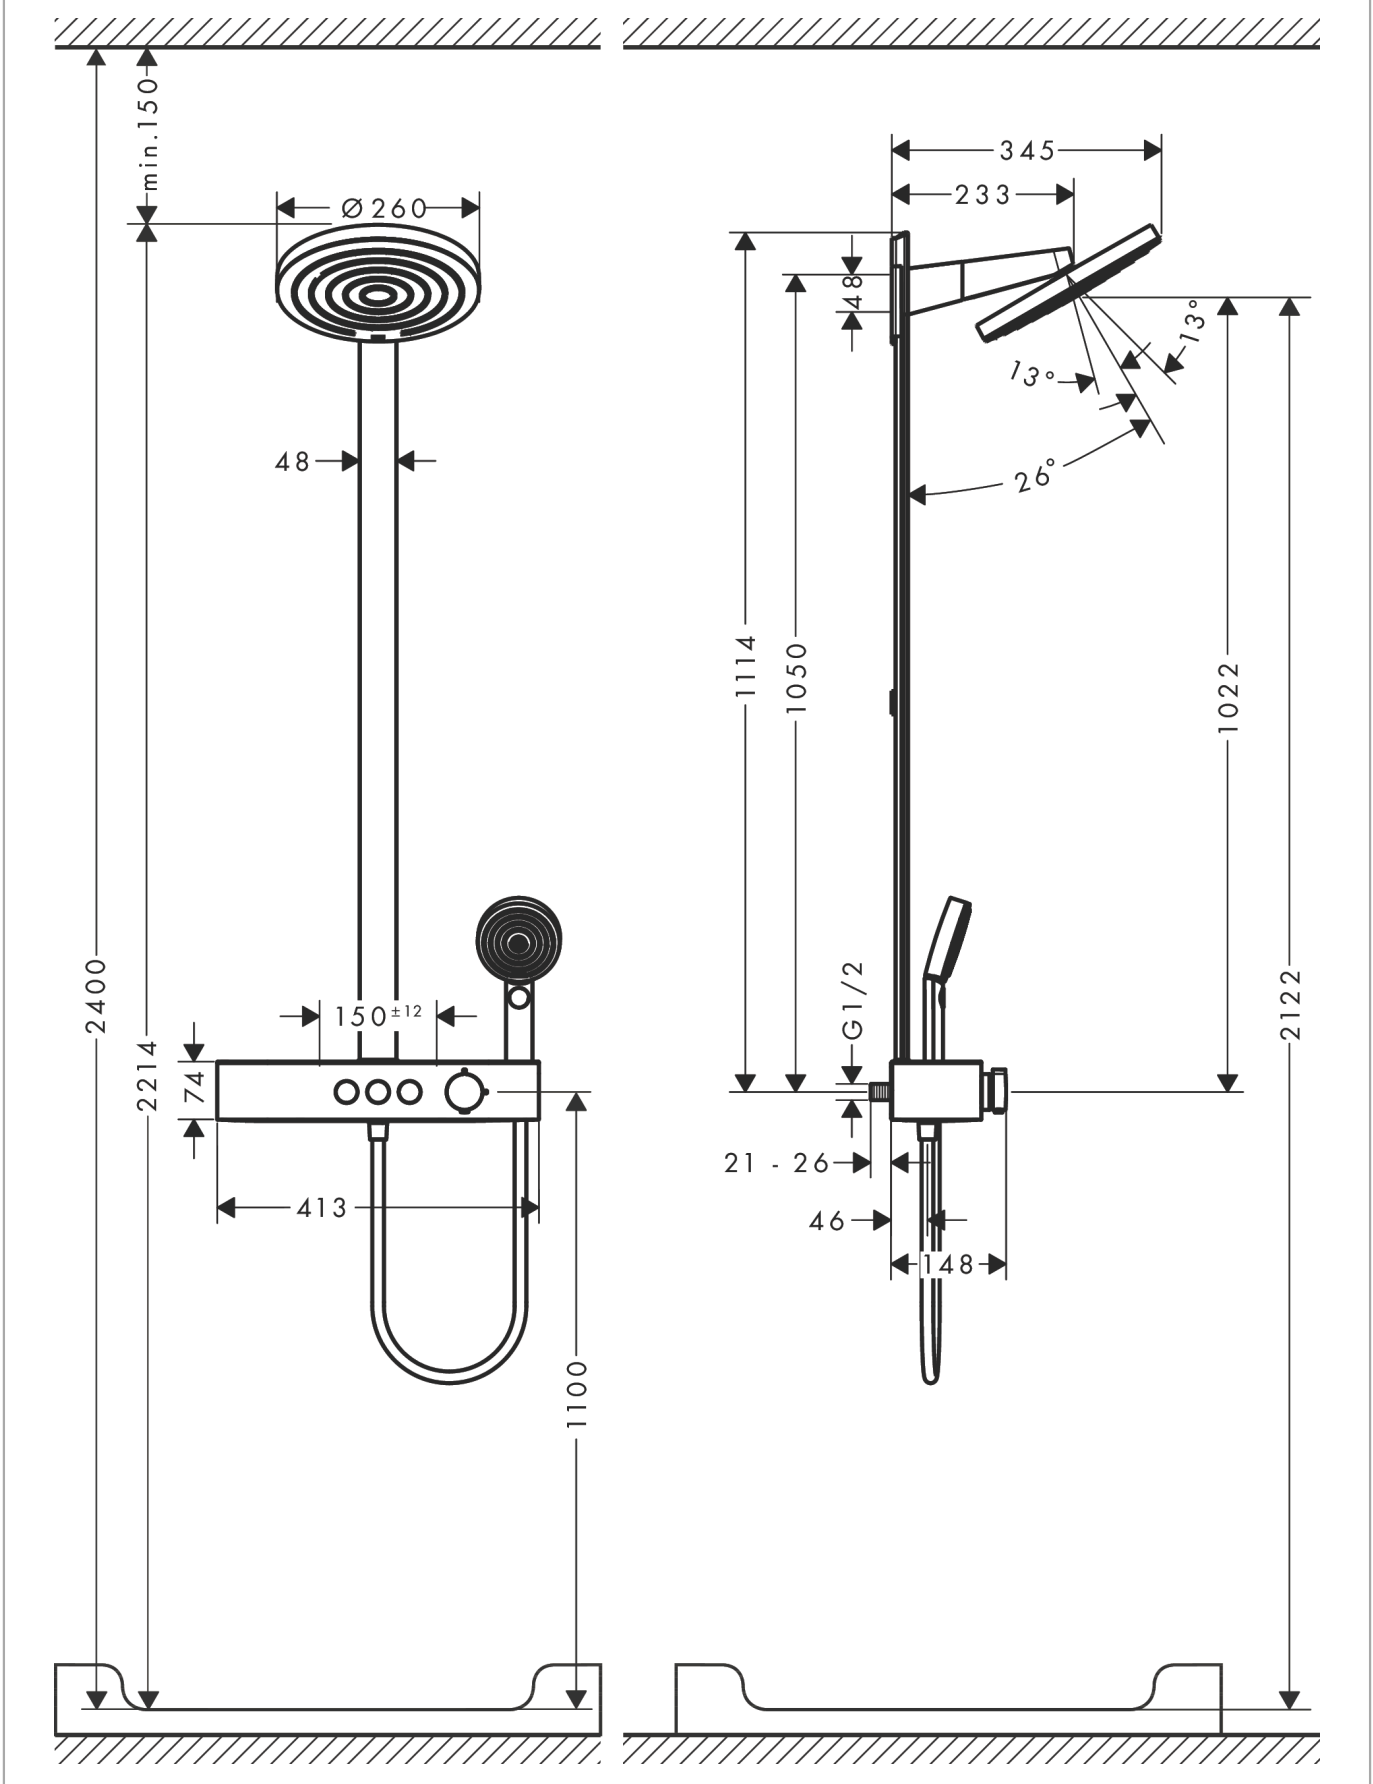

Pulsify S
Showerpipe 260 2jet with ShowerTablet Select 400
Finish: **Matt Black** Article Number: **24240670**

Installation examples