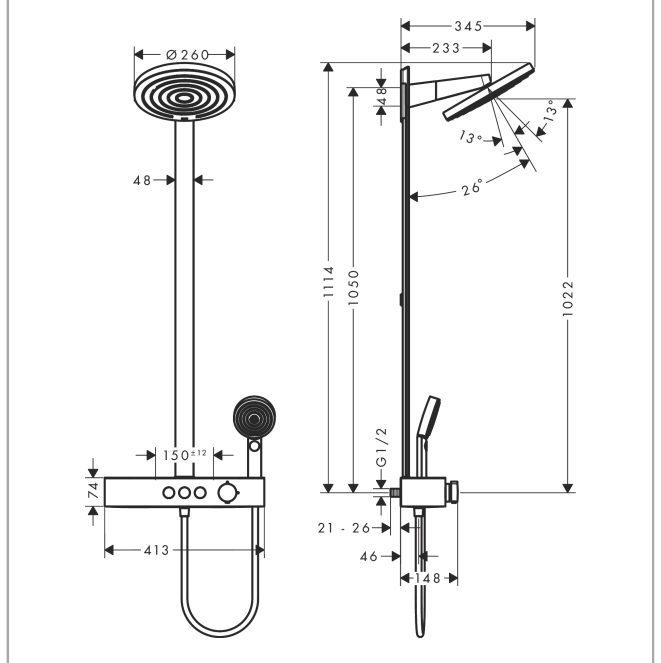

Pulsify S
Showerpipe 260 2jet with ShowerTablet Select 400
 Finish: **Matt Black** Article Number: **24240670**

Description

product features

- consists of: overhead shower, hand shower, shower thermostat, shower bar, shower hose
- overhead shower Pulsify 260 2jet
- shower head size overhead shower: 260 mm
- spray type overhead shower: PowderRain, Intense PowderRain
- spray disc surface: graphite
- Fast Drain empties the overhead shower from an angle of 10°
- removable shower head
- shelf made of plastic
- surface shelf: graphite
- spray type hand shower: PowderRain, IntenseRain, Massage spray
- maximum flow rate for Showerpipe at 3 bar: 12,9 l/ min
- minimum flow pressure: 1,3 bar
- ball-joint: overhead shower inclinable by 13-39°
- pipe can be shortened in height
- bar width: 48 mm
- shower arm length overhead shower: 233 mm
- CoolContact thermostat: Prevents the housing from heating up, making showering even safer
- thermostat ShowerTablet Select 400
- simultaneous utilization of 3 functions
- suitable for continuous flow water heaters
- mounting type: exposed installation
- connection thread G ½
- centre distance 150 ± 12 mm
- intrinsically safe against backflow
- Thermostat is delivered with buttons hand shower, PowderRain, Intense PowderRain
- water flow control with stop function
- 2 functions

Technology

Design awards

Pulsify S
Showerpipe 260 2jet with ShowerTablet Select 400
 Finish: **Matt Black** Article Number: **24240670**

Product image

Scale drawing

Flowchart

Pulsify S
Showerpipe 260 2jet with ShowerTablet Select 400
 Finish: **Matt Black** Article Number: **24240670**