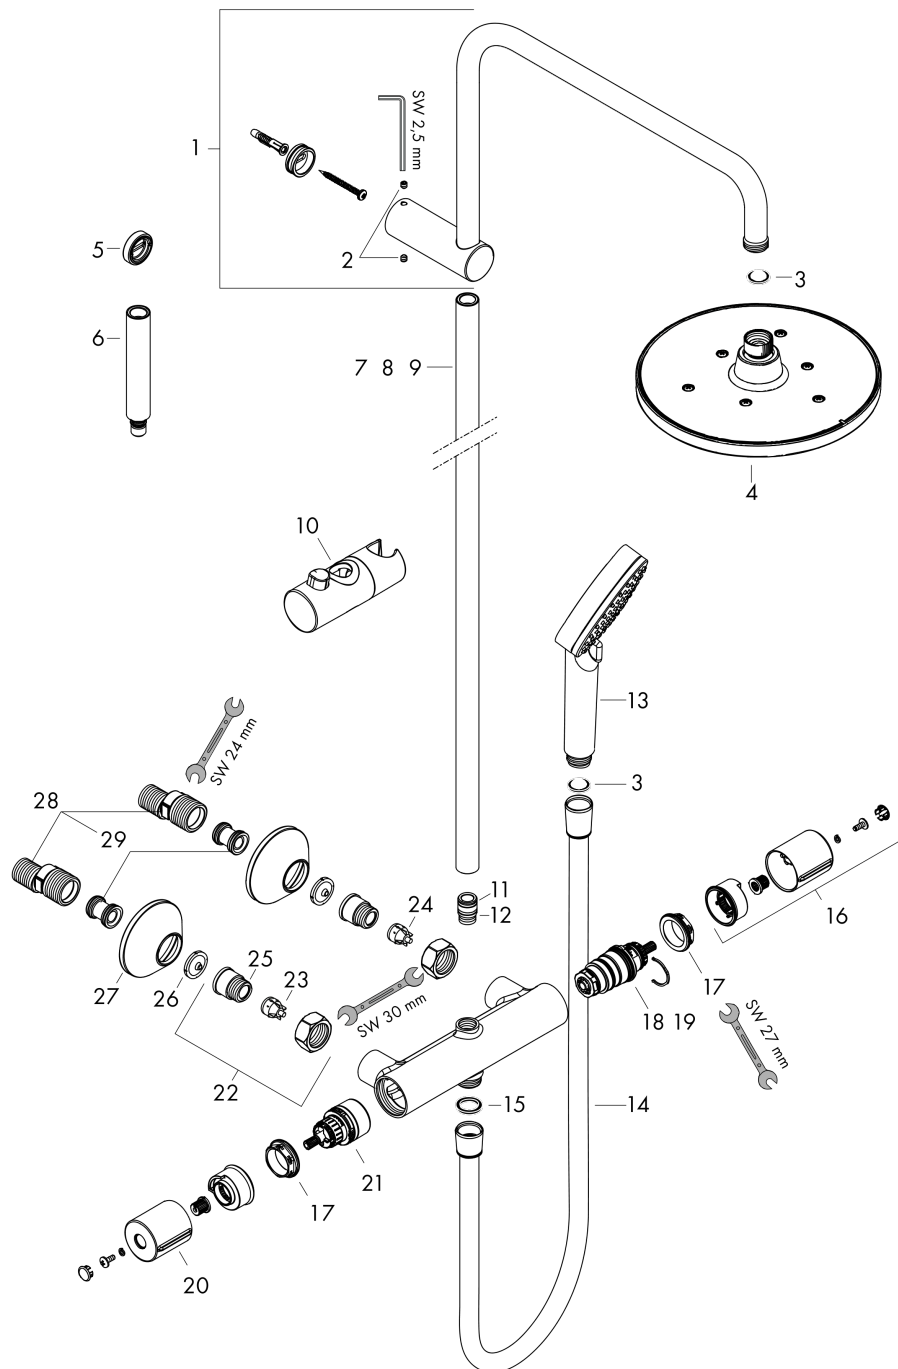

Exploded Drawing

Year of production: >04/21

Vernis Blend

Showerpipe 200 1jet EcoSmart with thermostat

Finish: **Matt Black** Article Number: **26089670**

Spare part list

Year of production: >04/21

Pos.	Description	Article Number	PC	PU
1	shower arm	93768670	63	1
2	hollow set screw M5x5	98446000	1	1
3	filter packing	94246000	1	1
4	head shower	26277670	98	1
5	tile-matching-disk 7 mm	93813000	5	1
6	extension 100 mm	94164670	59	1
7	pipe 845 mm	93906670	62	1
8	pipe 945 mm	93770670	62	1
9	pipe 1145 mm	93907670	62	1
10	support, assy	93729670	58	1
11	O-ring 12x2	98214000	1	1
12	O-ring 11x2	98127000	1	1
13	handshower	26340670	98	1
14	shower hose Isiflex'B 1,60 m	28276670	98	1
15	seal	98058000	1	1
16	handle for thermostat	93727670	59	1
17	nut	98913000	6	1
18	thermostat cartridge	98282000	14	1
19	cartridge for exchanged connections	92373000	18	1
20	handle	93731670	58	1
21	shut off unit with selector	98283000	12	1
22	connecting thread G½	93730670	59	1
23	non return valve (pressure-resistant up to 2 MPa)	93136000	8	1
24	non return valve	96737000	8	1
25	O-ring 16x2	98133000	1	1
26	filter packing	96922000	3	1
27	escutcheon Ø 70 mm	93718670	54	1
28	set of S-unions (±12 mm)	94140000	10	1
29	noise reduction	96429000	2	1