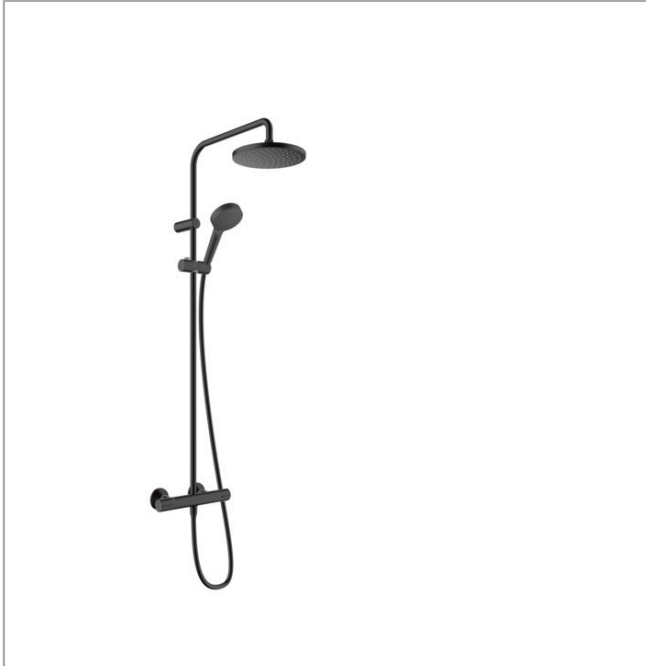

Vernis Blend**Showerpipe 200 1jet EcoSmart with thermostat**Finish: **Matt Black** Article Number: **26089670****Description****product features**

- consists of: overhead shower, hand shower, shower thermostat, shower hose, shower bar, slider
- overhead shower Vernis Blend 200 1jet
- shower head size overhead shower: 205 mm
- spray type overhead shower: Rain
- flow rate Rain spray (at 3 bar): 8,7 l/min
- spray type hand shower: Rain, IntenseRain
- flow rate of hand shower at 3 bar: 8,7 l/min
- maximum flow rate for Showerpipe at 3 bar: 8,7 l/min
- minimum flow pressure: 1 bar
- max. operating pressure: 10 bar
- ball-joint: overhead shower angle adjustable
- shower bar diameter: 19 mm
- height-adjustable slider with locking push-button slider
- shower arm length overhead shower: 426 mm
- thermostat Vernis
- safety stop at 40°C
- adjustable hot water limitation
- outlets controlled via turning handle
- suitable for continuous flow water heaters
- mounting type: exposed installation
- connection dimension DN15
- connection thread G ½
- centre distance 150 ± 12 mm
- intrinsically safe against backflow
- pipe length: 1124 mm
- 2 functions
- LEED: baseline - max. 9,5 l/min
- BREEAM: level 2 - max. 10,5 l/min

Technology

Vernis Blend
Showerpipe 200 1jet EcoSmart with thermostat
 Finish: **Matt Black** Article Number: **26089670**

Product image

Scale drawing

Flowchart

Vernis Blend
Showerpipe 200 1jet EcoSmart with thermostat
 Finish: **Matt Black** Article Number: **26089670**