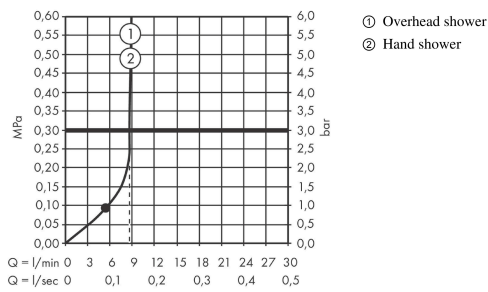

Vernis Blend**Showerpipe 200 1jet EcoSmart with thermostat**Finish: **Matt Black** Article Number: **26089670****Description****product features**

- consists of: overhead shower, hand shower, shower thermostat, shower hose, shower bar, slider
- overhead shower Vernis Blend 200 1jet
- shower head size overhead shower: 205 mm
- spray type overhead shower: Rain
- flow rate Rain spray (at 3 bar): 8,7 l/min
- spray type hand shower: Rain, IntenseRain
- flow rate of hand shower at 3 bar: 8,7 l/min
- maximum flow rate for Showerpipe at 3 bar: 8,7 l/min
- minimum flow pressure: 1 bar
- max. operating pressure: 10 bar
- ball-joint: overhead shower angle adjustable
- shower bar diameter: 19 mm
- height-adjustable slider with locking push-button slider
- shower arm length overhead shower: 426 mm
- thermostat Vernis
- safety stop at 40°C
- adjustable hot water limitation
- outlets controlled via turning handle
- suitable for continuous flow water heaters
- mounting type: exposed installation
- connection dimension DN15
- connection thread G ½
- centre distance 150 ± 12 mm
- intrinsically safe against backflow
- pipe length: 1124 mm
- 2 functions
- LEED: baseline - max. 9,5 l/min
- BREEAM: level 2 - max. 10,5 l/min

Technology

Vernis Blend
Showerpipe 200 1jet EcoSmart with thermostat
 Finish: **Matt Black** Article Number: **26089670**

Product image

Scale drawing

Flowchart

Vernis Blend
Showerpipe 200 1jet EcoSmart with thermostat
 Finish: **Matt Black** Article Number: **26089670**