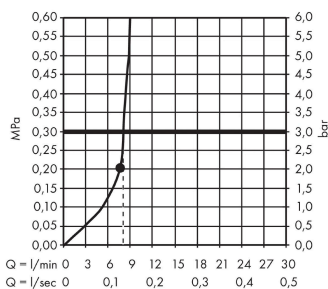

Flowchart

The consumption was measured in combination with the appropriate fittings (thermostat/mixer/ in-wall valve) to reflect actual application in practice.