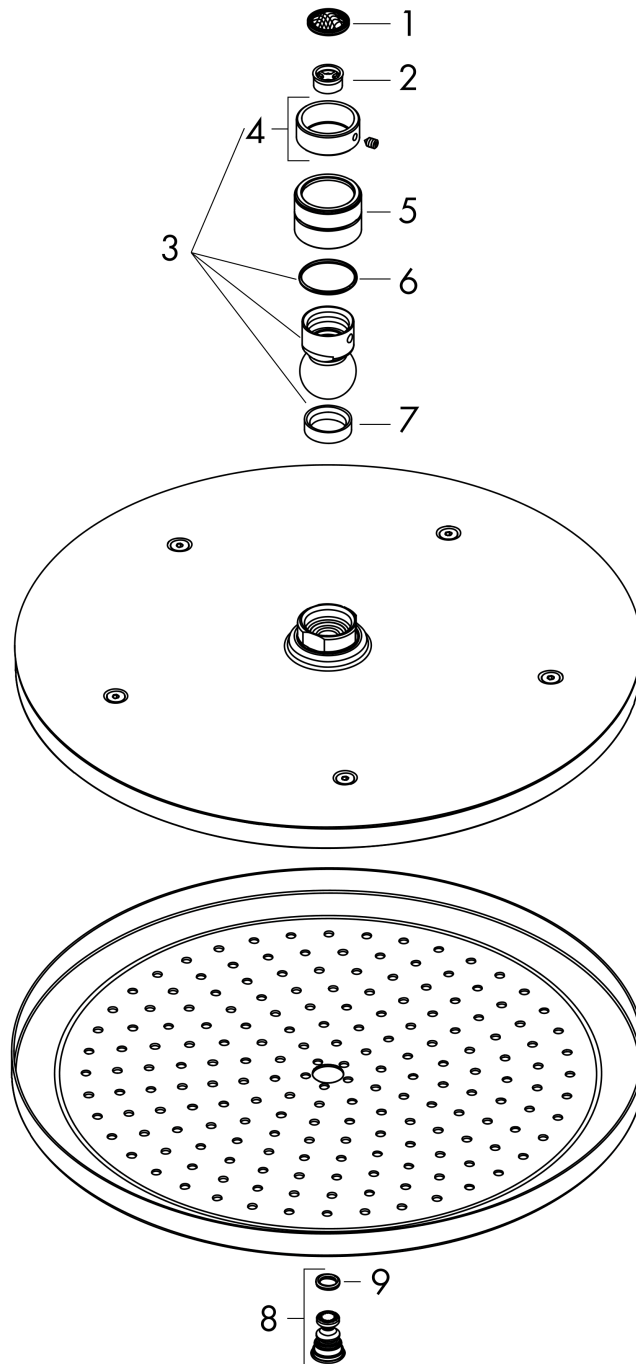

##### product features

- shower head size: 280 mm
- spray type: RainAir
- ball-joint: overhead shower angle adjustable
- material spray disc: metal
- maximum flow rate at 3 bar: 8,5 l/min
- flow rate RainAir spray (at 3 bar): 8,5 l/min
- minimum flow pressure: 2 bar
- spray disc removable for cleaning
- installation: ceiling or wall
- connection thread G ½
- connection dimension: DN15
- suitable for continuous flow water heaters

#### Scale drawing

#### Flowchart

The consumption was measured in combination with the appropriate fittings (thermostat/mixer/ in-wall valve) to reflect actual application in practice.

**Croma**  
**Overhead shower 280 1jet EcoSmart 9 l/min**  
 Finish: **Brushed Bronze** Article Number: **26221140**

**Exploded Drawing**

Year of production: >08/19

**Croma**

**Overhead shower 280 1jet EcoSmart 9 l/min**

Finish: **Brushed Bronze** Article Number: **26221140**

**Spare part list**

Year of production: >08/19