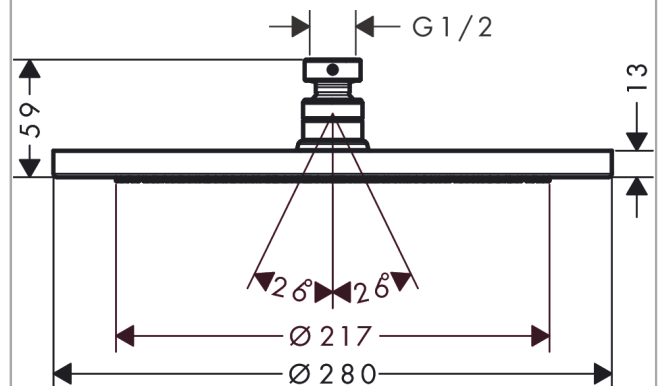

Scale drawing