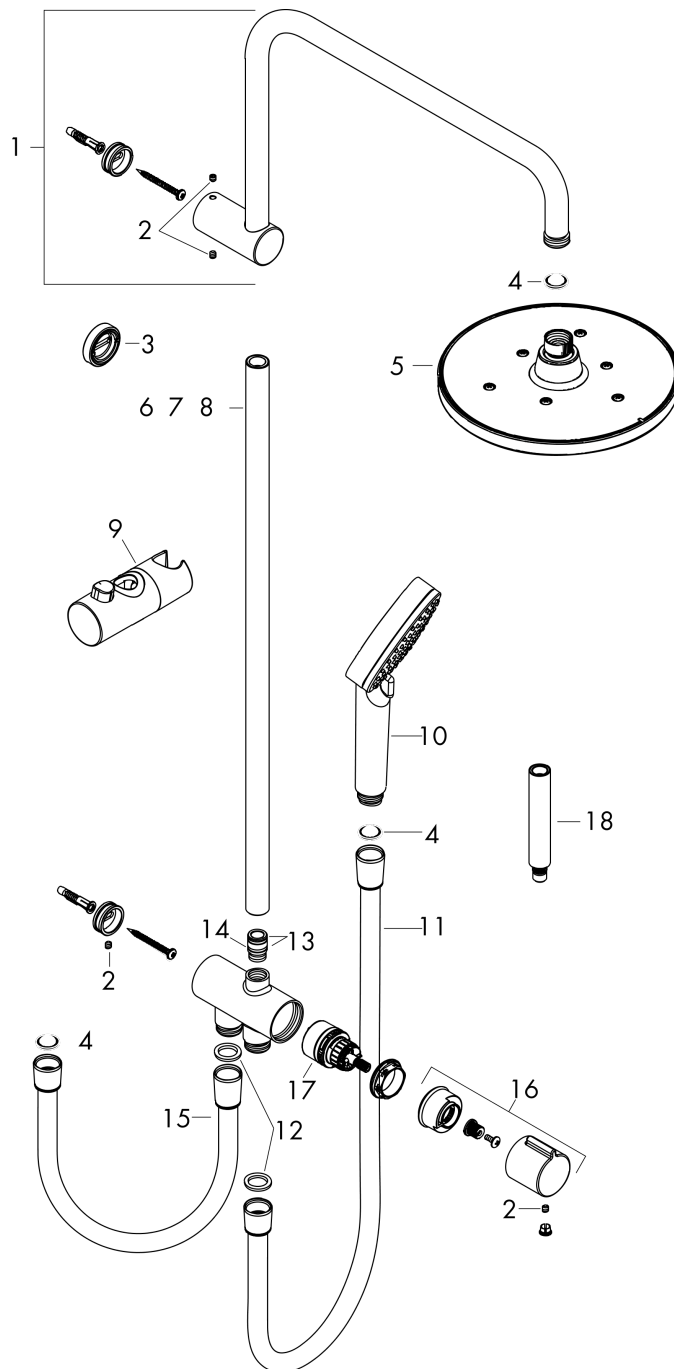

#### Product image

#### Scale drawing

**Vernis Blend**  
**Showerpipe 200 1jet Reno**  
 Surfaces: **matt black** Art. no. : **26272670**

**Flowchart**

Vernis Blend  
 Showerpipe 200 1jet Reno  
 Surfaces: matt black Art. no. : 26272670

Exploded Drawing

Year of production: >04/21

#### Spare part list

Year of production: >04/21

Pos.	Description	Art. no.	Price	PU
1	shower arm	93732670	-	1
2	hollow set screw M5x5	98446000	-	1
3	tile-matching-disk 7 mm	93813670	-	1
4	filter packing	94246000	-	1
5	head shower	26271670	-	1
6	pipe 845 mm	93906670	-	1
7	pipe 546 mm	93769670	-	1
8	pipe 945 mm	93770670	-	1
9	support, assy	93729670	-	1
10	handshower	26270670	-	1
11	shower hose Isiflex'B 1,60 m	28276670	-	1
12	seal	98058000	-	1
13	O-ring 12x2	98214000	-	1
14	O-ring 11x2	98127000	-	1
15	shower hose	28278670	-	1
16	handle	93733670	-	1
17	selector assy	95404000	-	1
18	extension 100 mm	94164670	-	1