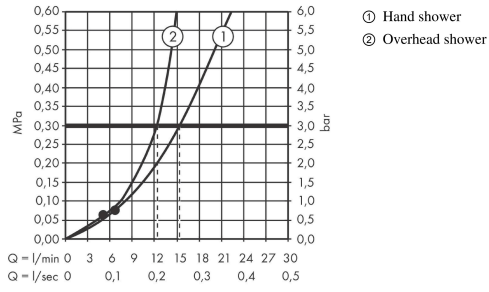

Vernis Blend
Showerpipe 200 1jet Reno
Surfaces: **matt black** Art. no. : **26272670**

Flowchart