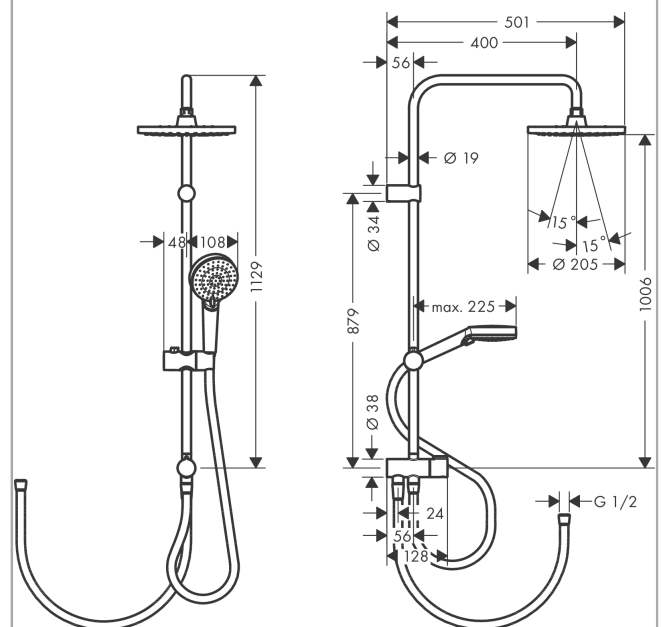

Scale drawing