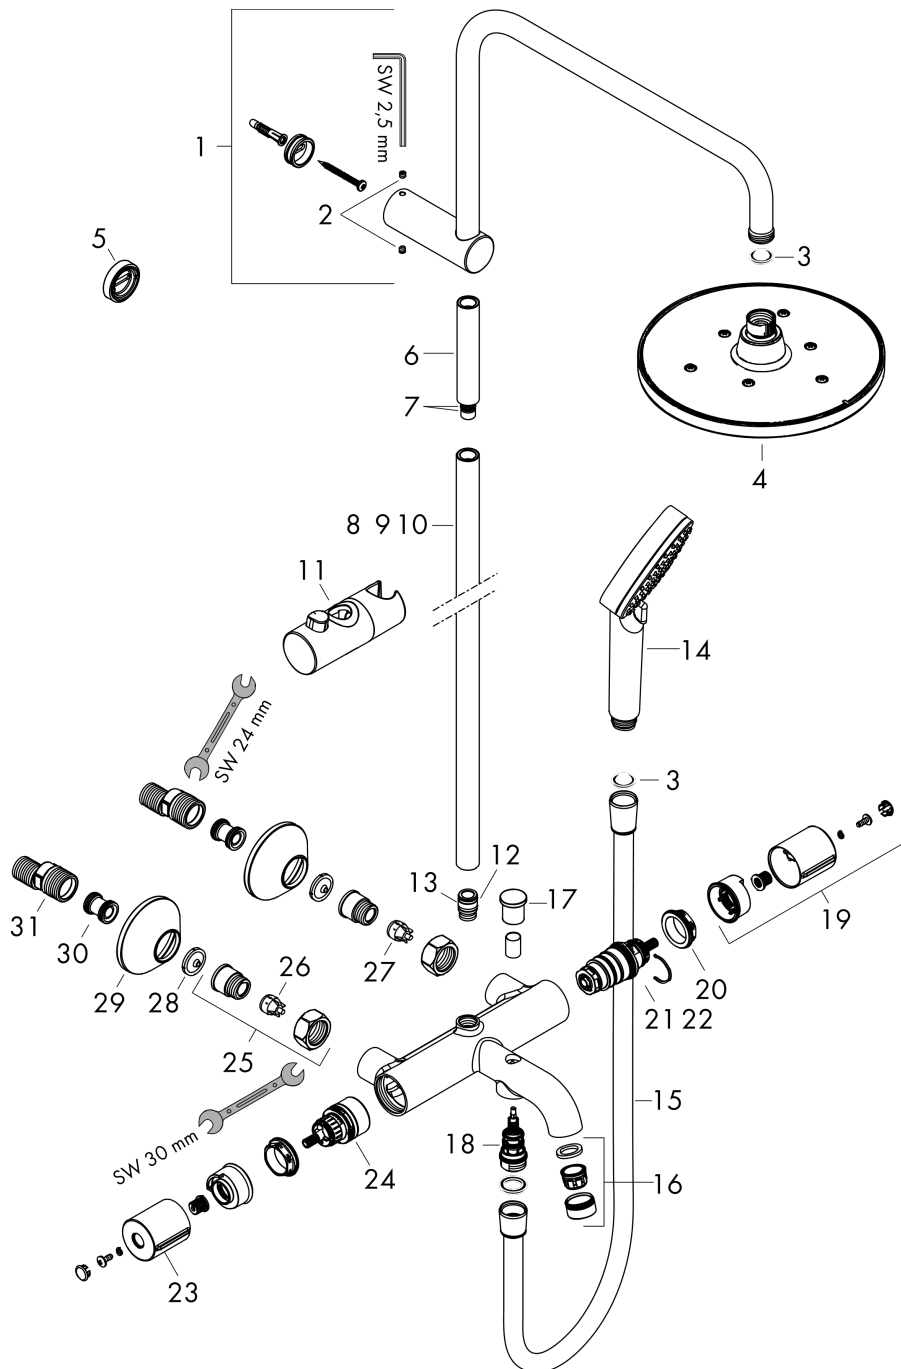

Vernis Blend
Showerpipe 200 1jet with bath thermostat
Finish: **Chrome** Article Number: **26274000**

Exploded Drawing

Year of production: >06/21

Vernis Blend

Showerpipe 200 1jet with bath thermostat

Finish: **Chrome** Article Number: **26274000**

Spare part list

Year of production: >06/21

Pos.	Description	Article Number	Price	PU
1	shower arm	93768000	€ 88,54	1
2	hollow set screw M5x5	98446000	€ 3,33	1
3	filter packing	94246000	€ 3,33	1
4	head shower	26271000	-	1
5	tile-matching-disk 7 mm	93813000	€ 14,28	1
6	extension 100 mm	94164000	€ 36,89	1
7	O-ring 9x2	98119000	€ 3,33	1
8	pipe 1145 mm	93907000	€ 72,47	1
9	pipe 945 mm	93770000	€ 72,47	1
10	pipe 845 mm	93906000	€ 72,47	1
11	support, assy	93729000	€ 28,92	1
12	O-ring 12x2	98214000	€ 3,33	1
13	O-ring 11x2	98127000	€ 3,33	1
14	handshower	26270000	-	1
15	shower hose Metaflex'C 1,60 m	28266000	-	1
16	aerator M24x1 (38 l/min)	92513000	€ 11,66	1
17	diverter knob	93766000	€ 14,28	1
18	selector	97978000	€ 58,67	1
19	handle for thermostat	93727000	€ 36,89	1
20	nut	98913000	€ 18,80	1
21	thermostat cartridge	98282000	€ 103,17	1
22	cartridge for exchanged connections	92373000	€ 256,68	1
23	handle	93731000	€ 28,92	1
24	shut off unit with selector	98283000	€ 72,47	1
25	connecting thread G½	93730000	€ 36,89	1
26	non return valve (pressure-resistant up to 2 MPa)	93136000	€ 28,92	1
27	non return valve	96737000	€ 28,92	1
28	filter packing	96922000	€ 8,69	1
29	escutcheon Ø 70 mm	93718000	€ 11,66	1
30	set of S-unions (±12 mm)	94140000	€ 45,82	1
31	noise reduction	96429000	€ 5,36	1