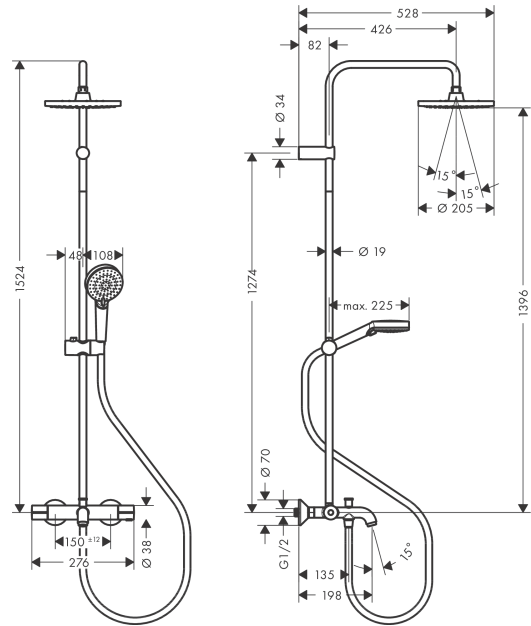

Scale drawing