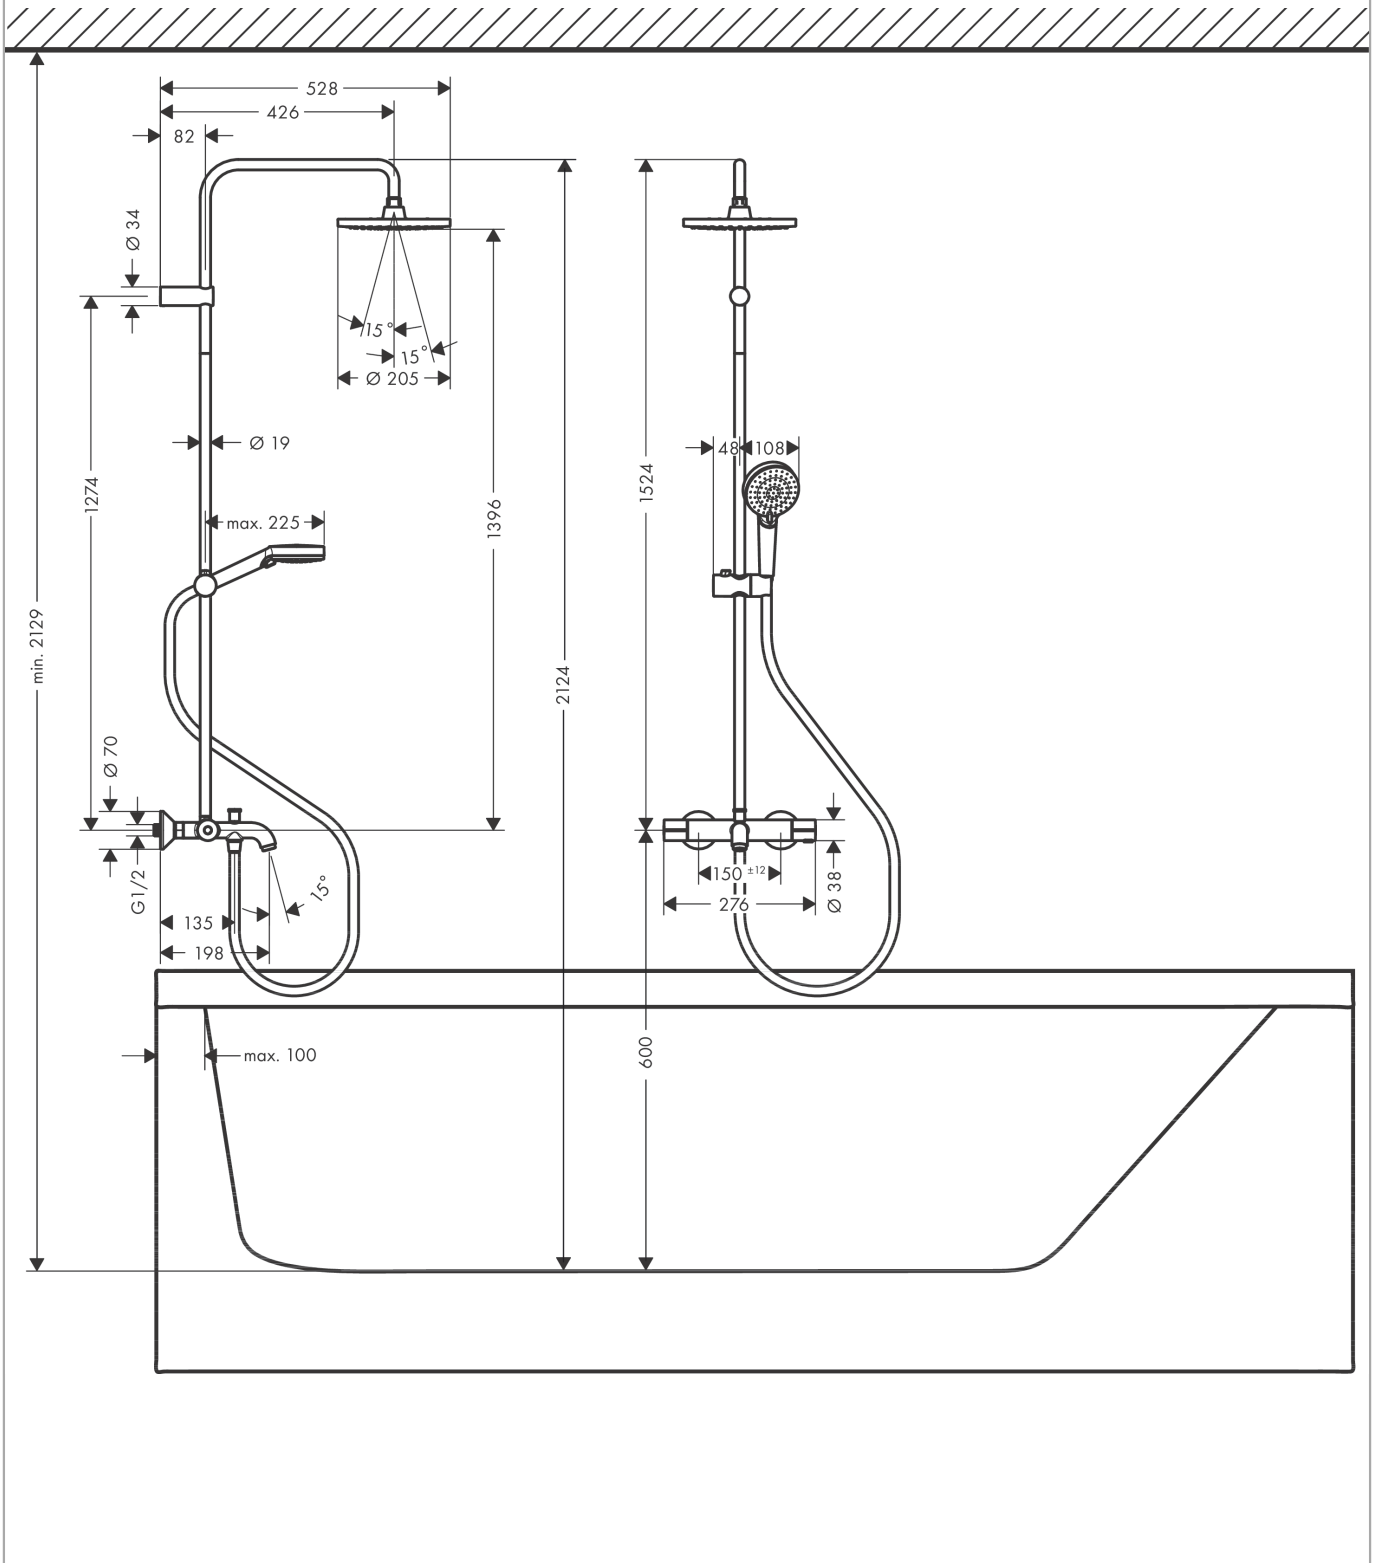

Vernis Blend
Showerpipe 200 1jet with bath thermostat
Finish: **Chrome** Article Number: **26274000**

Installation examples