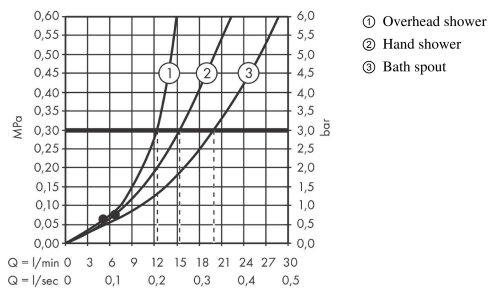

Vernis Blend**Showerpipe 200 1jet with bath thermostat**Finish: **Chrome** Article Number: **26274000****Description****product features**

- consists of: overhead shower, hand shower, bath thermostat, shower hose, shower bar, slider
- overhead shower Vernis Blend 200 1jet
- shower head size overhead shower: 205 mm
- spray type overhead shower: Rain
- ball-joint: overhead shower angle adjustable
- maximum flow rate at 3 bar: 20 l/min
- flow rate Rain spray (at 3 bar): 12,4 l/min
- spray type hand shower: Rain, IntenseRain
- flow rate of hand shower at 3 bar: 15,2 l/min
- minimum flow pressure: 1 bar
- max. operating pressure: 10 bar
- shower bar diameter: 19 mm
- height-adjustable slider with locking push-button slider
- shower arm length overhead shower: 426 mm
- thermostat Vernis
- safety stop at 40°C
- adjustable hot water limitation
- outlets controlled via turning handle
- suitable for continuous flow water heaters
- mounting type: exposed installation
- connection dimension DN15
- connection thread G ½
- centre distance 150 ± 12 mm
- intrinsically safe against backflow
- pipe length: 1424 mm
- 3 functions

Technology

Vernis Blend
Showerpipe 200 1jet with bath thermostat
 Finish: **Chrome** Article Number: **26274000**

Product image

Scale drawing

Flowchart

Vernis Blend
Showerpipe 200 1jet with bath thermostat
 Finish: **Chrome** Article Number: **26274000**