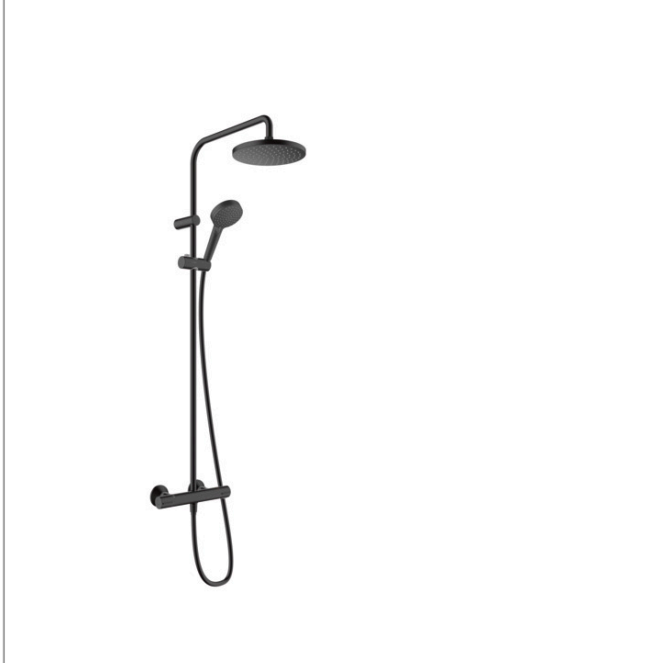

Vernis Blend**Showerpipe 200 1jet with thermostat**Finish: **Matt Black** Article Number: **26276670****Description****product features**

- consists of: overhead shower, hand shower, shower thermostat, shower hose, shower bar, slider
- overhead shower Vernis Blend 200 1jet
- shower head size overhead shower: 205 mm
- spray type overhead shower: Rain
- flow rate Rain spray (at 3 bar): 12,4 l/min
- spray type hand shower: Rain, IntenseRain
- flow rate of hand shower at 3 bar: 15,2 l/min
- maximum flow rate for Showerpipe at 3 bar: 15,2 l/min
- minimum flow pressure: 1 bar
- max. operating pressure: 10 bar
- ball-joint: overhead shower angle adjustable
- shower bar diameter: 19 mm
- height-adjustable slider with locking push-button slider
- shower arm length overhead shower: 426 mm
- thermostat Vernis
- safety stop at 40°C
- adjustable hot water limitation
- outlets controlled via turning handle
- suitable for continuous flow water heaters
- mounting type: exposed installation
- connection dimension DN15
- connection thread G ½
- centre distance 150 ± 12 mm
- intrinsically safe against backflow
- pipe length: 1124 mm
- 2 functions

Technology

Vernis Blend
Showerpipe 200 1jet with thermostat
 Finish: **Matt Black** Article Number: **26276670**

Product image

Scale drawing

Flowchart

Vernis Blend
Showerpipe 200 1jet with thermostat
 Finish: **Matt Black** Article Number: **26276670**