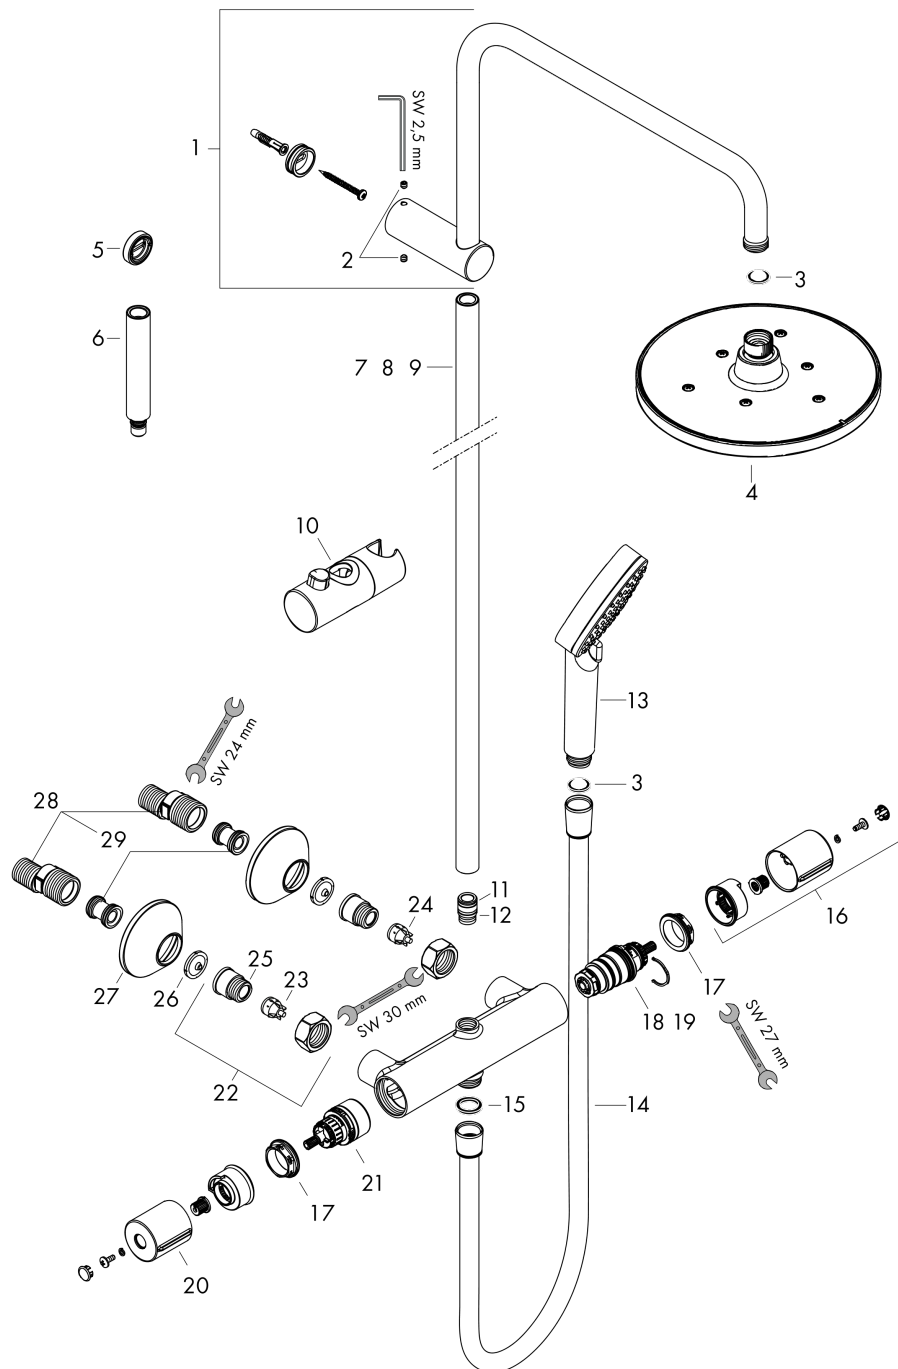

Exploded Drawing

Year of production: >04/21

Vernis Blend

Showerpipe 200 1jet with thermostat

Finish: **Matt Black** Article Number: **26276670**

Spare part list

Year of production: >04/21

Pos.	Description	Article Number	PC	PU
1	shower arm	93768670	63	1
2	hollow set screw M5x5	98446000	1	1
3	filter packing	94246000	1	1
4	head shower	26271670	98	1
5	tile-matching-disk 7 mm	93813670	55	1
6	extension 100 mm	94164670	59	1
7	pipe 845 mm	93906670	62	1
8	pipe 945 mm	93770670	62	1
9	pipe 1145 mm	93907670	62	1
10	support, assy	93729670	58	1
11	O-ring 12x2	98214000	1	1
12	O-ring 11x2	98127000	1	1
13	handshower	26270670	98	1
14	shower hose Isiflex'B 1,60 m	28276670	98	1
15	seal	98058000	1	1
16	handle for thermostat	93727670	59	1
17	nut	98913000	6	1
18	thermostat cartridge	98282000	14	1
19	cartridge for exchanged connections	92373000	18	1
20	handle	93731670	58	1
21	shut off unit with selector	98283000	12	1
22	connecting thread G½	93730670	59	1
23	non return valve (pressure-resistant up to 2 MPa)	93136000	8	1
24	non return valve	96737000	8	1
25	O-ring 16x2	98133000	1	1
26	filter packing	96922000	3	1
27	escutcheon Ø 70 mm	93718670	54	1
28	set of S-unions (±12 mm)	94140000	10	1
29	noise reduction	96429000	2	1