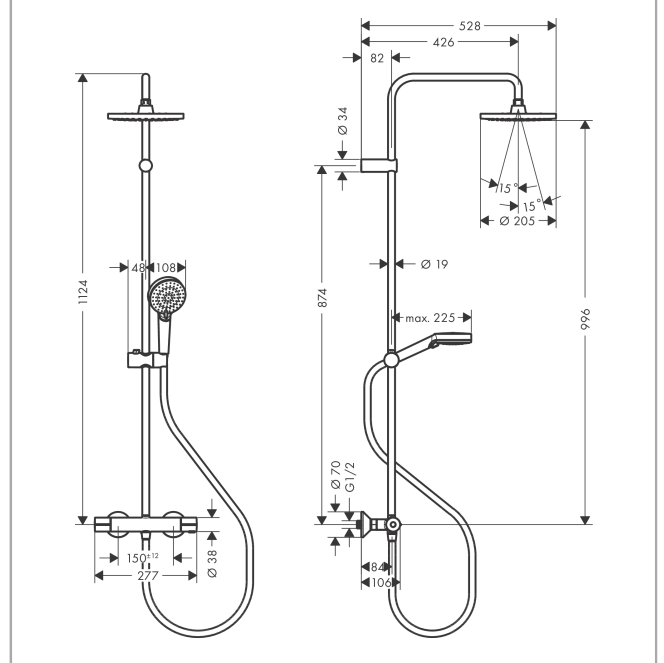

Scale drawing