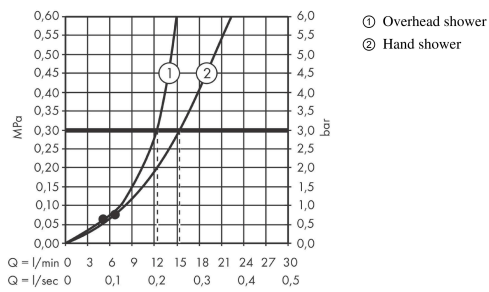

Vernis Blend**Showerpipe 200 1jet with thermostat**Finish: **Matt Black** Article Number: **26276670****Description****product features**

- consists of: overhead shower, hand shower, shower thermostat, shower hose, shower bar, slider
- overhead shower Vernis Blend 200 1jet
- shower head size overhead shower: 205 mm
- spray type overhead shower: Rain
- flow rate Rain spray (at 3 bar): 12,4 l/min
- spray type hand shower: Rain, IntenseRain
- flow rate of hand shower at 3 bar: 15,2 l/min
- maximum flow rate for Showerpipe at 3 bar: 15,2 l/min
- minimum flow pressure: 1 bar
- max. operating pressure: 10 bar
- ball-joint: overhead shower angle adjustable
- shower bar diameter: 19 mm
- height-adjustable slider with locking push-button slider
- shower arm length overhead shower: 426 mm
- thermostat Vernis
- safety stop at 40°C
- adjustable hot water limitation
- outlets controlled via turning handle
- suitable for continuous flow water heaters
- mounting type: exposed installation
- connection dimension DN15
- connection thread G ½
- centre distance 150 ± 12 mm
- intrinsically safe against backflow
- pipe length: 1124 mm
- 2 functions

Technology

Vernis Blend
Showerpipe 200 1jet with thermostat
 Finish: **Matt Black** Article Number: **26276670**

Product image

Scale drawing

Flowchart

Vernis Blend
Showerpipe 200 1jet with thermostat
 Finish: **Matt Black** Article Number: **26276670**