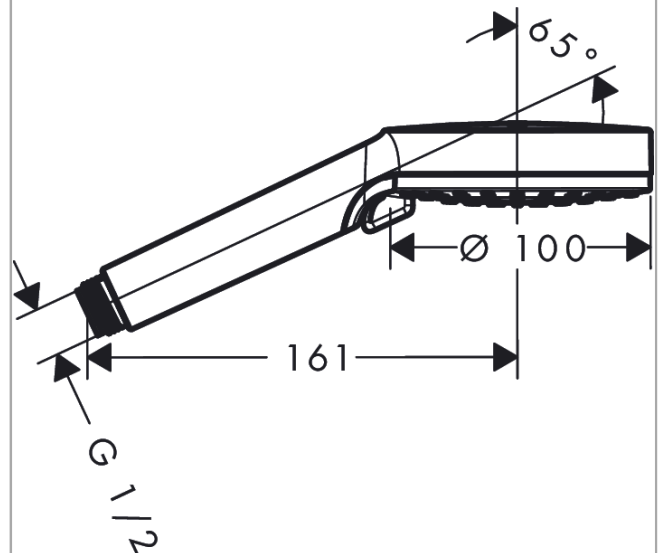

Crometta

Hand shower Vario

Surfaces: **White/Chrome** Article Number: **26330400**

Description

product features

- shower head size: 100 mm
- spray type: Rain, IntenseRain
- spray type adjustment by turning spray disc
- maximum flow rate at 3 bar: 14 l/min
- with internal water conduction
- rinseable dirt filter
- connection thread G 1/2
- connection dimension: DN15
- suitable for continuous flow water heaters

Technology

Product image

Scale drawing

Flowchart

The consumption was measured in combination with the appropriate fittings (thermostat/mixer/ in-wall valve) to reflect actual application in practice.