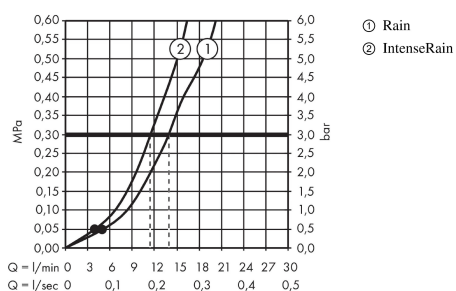

Crometta

Hand shower Vario

Surfaces: **White/Chrome** Article Number: **26330400**

Description

product features

- shower head size: 100 mm
- spray type: Rain, IntenseRain
- spray type adjustment by turning spray disc
- maximum flow rate at 3 bar: 14 l/min
- with internal water conduction
- rinseable dirt filter
- connection thread G 1/2
- connection dimension: DN15
- suitable for continuous flow water heaters

Technology

Product image

Scale drawing

Flowchart

The consumption was measured in combination with the appropriate fittings (thermostat/mixer/ in-wall valve) to reflect actual application in practice.