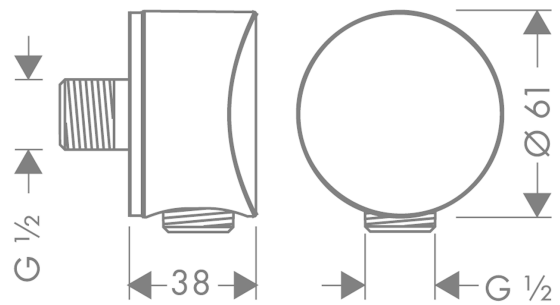

**FixFit**

**Wall outlet S with non-return valve and synthetic connection angle**

Surfaces: **Chrome** Article Number: **26453000**

**Description**

**product features**

- plastic connection angle
- non-return valve: non-return valve

**Product image**

**Scale drawing**

**FixFit**

**Wall outlet S with non-return valve and synthetic connection angle**

Surfaces: **Chrome** Article Number: **26453000**

**Exploded Drawing**

Year of production: >08/14

**FixFit**

**Wall outlet S with non-return valve and synthetic connection angle**

Surfaces: **Chrome** Article Number: **26453000**

**Spare part list**

Year of production: >08/14

<b>Pos.</b>	<b>Description</b>	<b>Article Number</b>	<b>Price</b>	<b>PU</b>
1	support element	98557000	€ 5,24	1
2	set of non return valves DW 15	94074000	€ 13,92	1