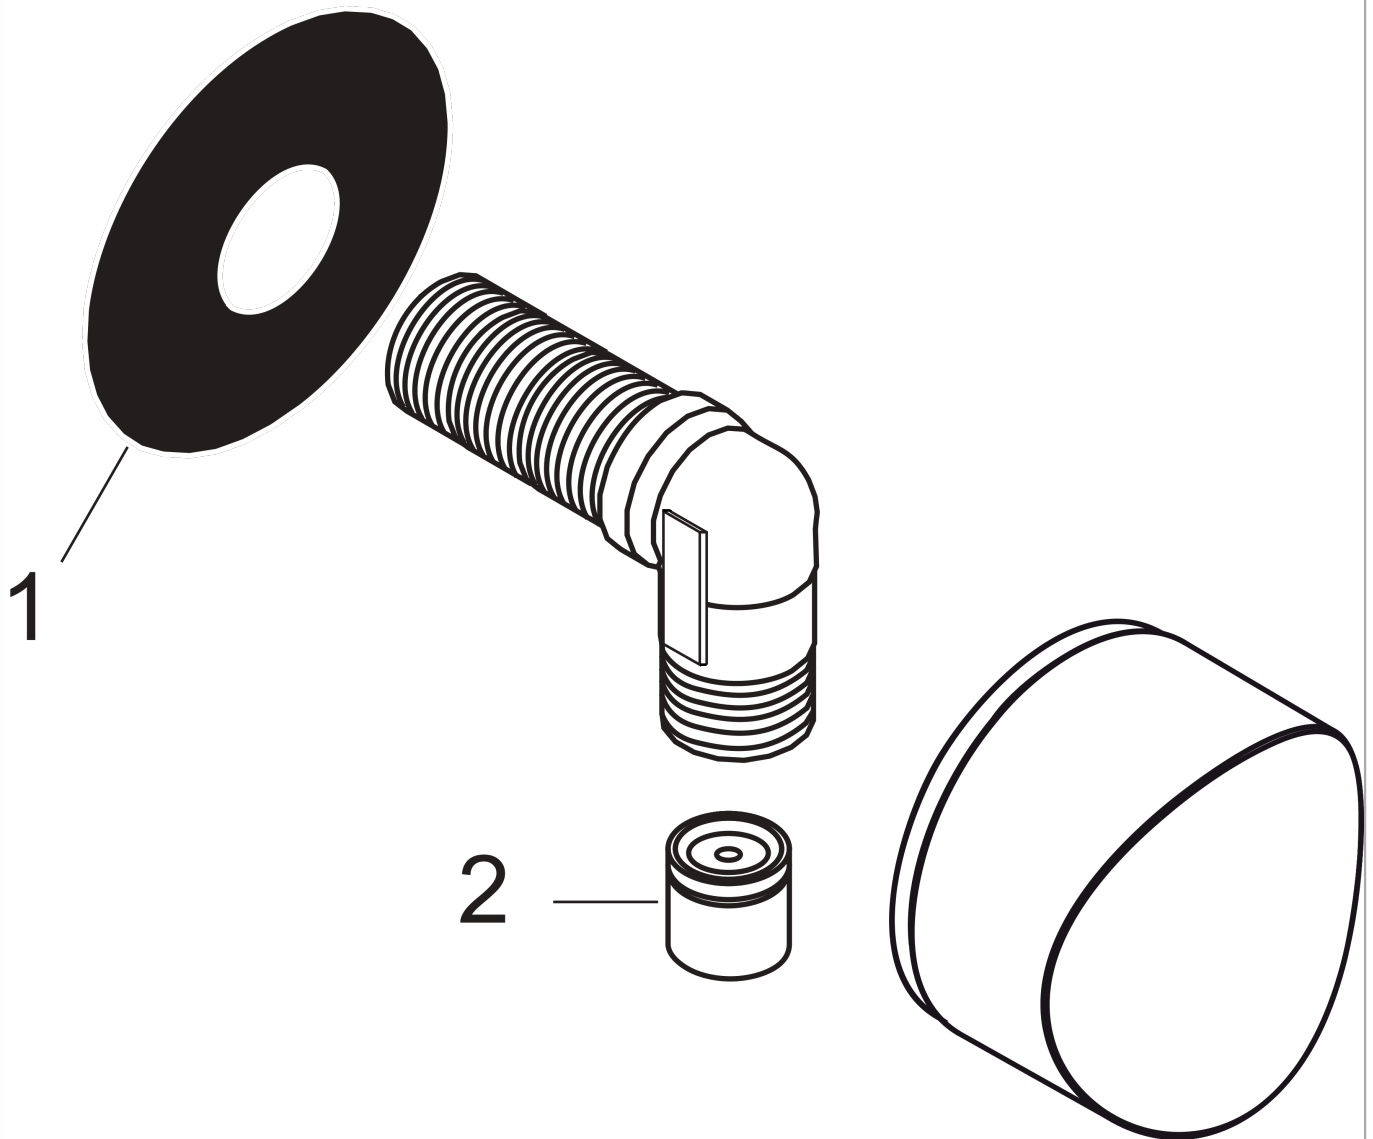

**FixFit**

**Wall outlet S with non-return valve and synthetic connection angle**

Surfaces: **Chrome** Article Number: **26453000**

**Description**

**product features**

- plastic connection angle
- non-return valve: non-return valve

**Product image**

**Scale drawing**

**FixFit**

**Wall outlet S with non-return valve and synthetic connection angle**

Surfaces: **Chrome** Article Number: **26453000**

**Exploded Drawing**

Year of production: >08/14

**FixFit**

**Wall outlet S with non-return valve and synthetic connection angle**

Surfaces: **Chrome** Article Number: **26453000**

**Spare part list**

Year of production: >08/14

<b>Pos.</b>	<b>Description</b>	<b>Article Number</b>	<b>Price</b>	<b>PU</b>
1	support element	98557000	€ 5,24	1
2	set of non return valves DW 15	94074000	€ 13,92	1