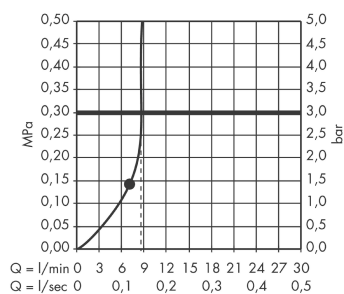

Flowchart

The consumption was measured in combination with the appropriate fittings (thermostat/mixer/in-wall valve) to reflect actual application in practice.