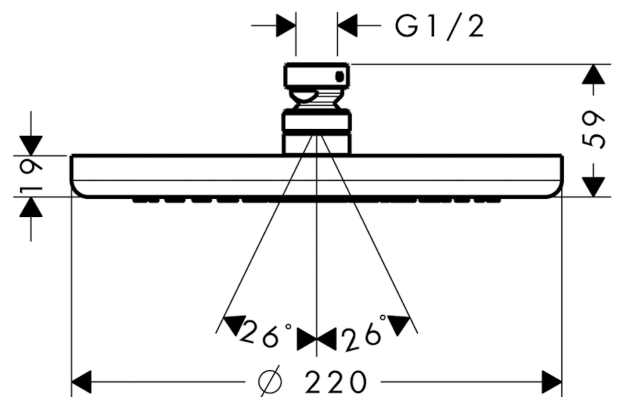

Croma

Overhead shower 220 1jet EcoSmart 9 l/min

Surfaces: **Chrome** Article Number: **26465000**

Description

product features

- spray type: RainAir
- shower head size: 220 mm
- ball-joint: overhead shower angle adjustable
- maximum flow rate at 3 bar: 9 l/min
- flow rate RainAir spray (at 3 bar): 9 l/min
- material spray disc: metal
- spray disc removable for cleaning
- installation: ceiling or wall
- connection thread G 1/2
- connection dimension: DN15
- suitable for continuous flow water heaters with an output of 18 kW

Technology

Product image

Scale drawing