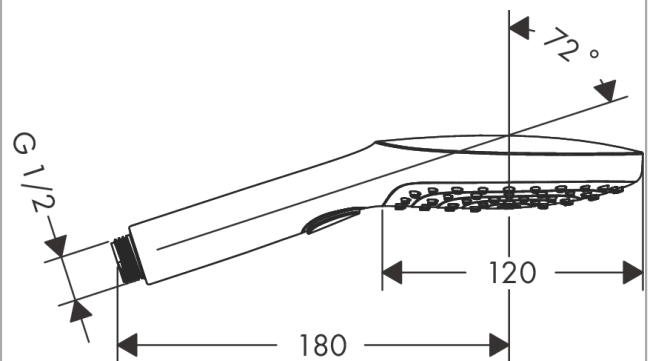

Scale drawing