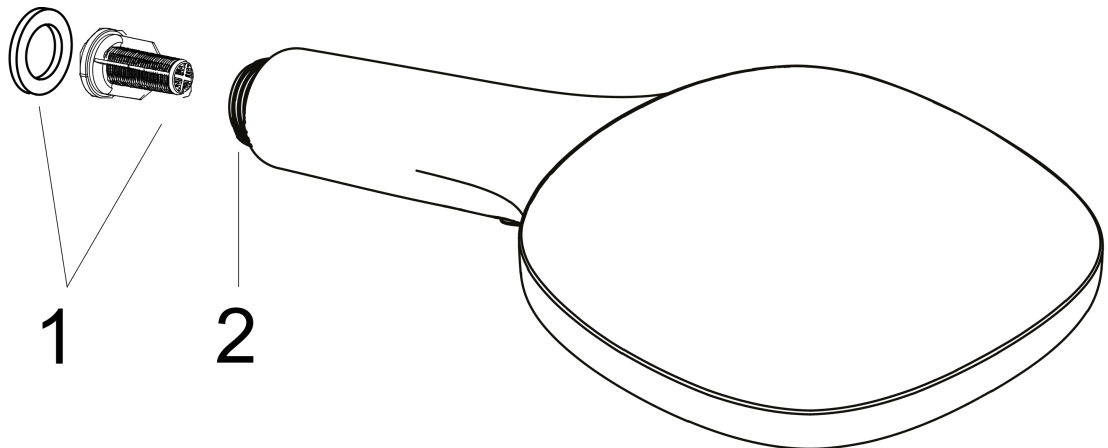

Raindance Select E
Hand shower 120 3jet

Surfaces: **Chrome** Article Number: **26520000**

Exploded Drawing

Year of production: >10/12

**Raindance Select E
Hand shower 120 3jet**

Surfaces: **Chrome** Article Number: **26520000**

Spare part list

Year of production: >10/12

Pos.	Description	Article Number	Price	PU
1	filter insert	97708000	-	1
2	pivoting connection	93089000	-	1