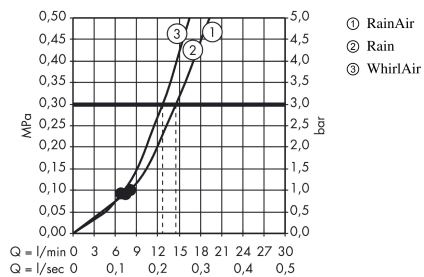

Flowchart

The consumption was measured in combination with the appropriate fittings (thermostat/mixer/ in-wall valve) to reflect actual application in practice.