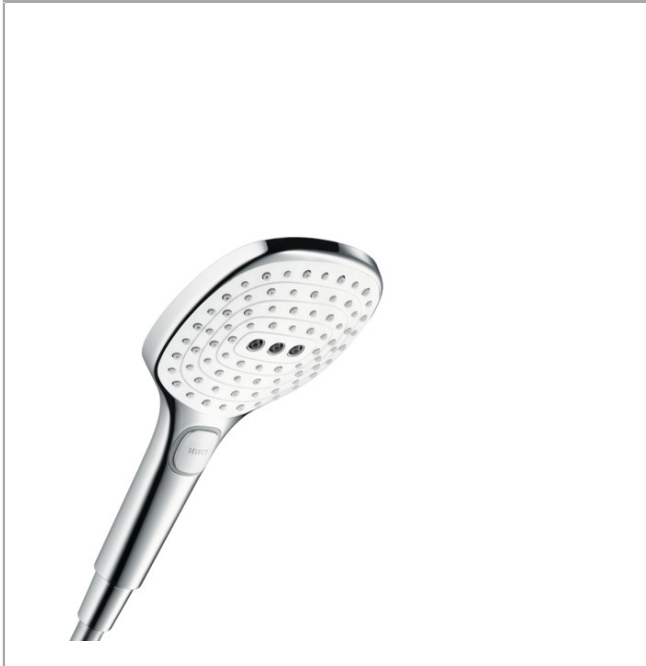

Raindance Select E Hand shower 120 3jet

Surfaces: **White/Chrome** Article Number: **26520400**

Description

product features

- shower head size: 120 mm
- spray type: RainAir, Rain, Whirl
- convenient diversion via Select button
- maximum flow rate at 3 bar: 15 l/min
- with internal water conduction
- rinseable dirt filter
- connection thread G ½
- connection dimension: DN15
- suitable for continuous flow water heaters

Technology

Product image