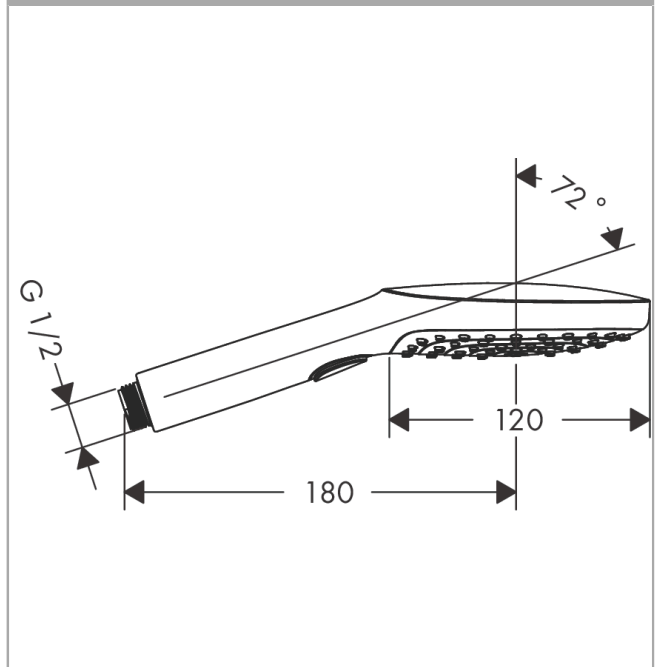

Scale drawing