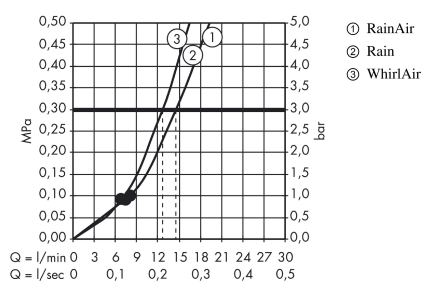

Raindance Select E Hand shower 120 3jet

Surfaces: **Matt Black** Article Number: **26520670**

Description

product features

- shower head size: 120 mm
- spray type: RainAir, Rain, Whirl
- convenient diversion via Select button
- maximum flow rate at 3 bar: 15 l/min
- with internal water conduction
- rinseable dirt filter
- connection thread G ½
- connection dimension: DN15
- suitable for continuous flow water heaters

Technology

Product image

Scale drawing

Flowchart

The consumption was measured in combination with the appropriate fittings (thermostat/mixer/ in-wall valve) to reflect actual application in practice.