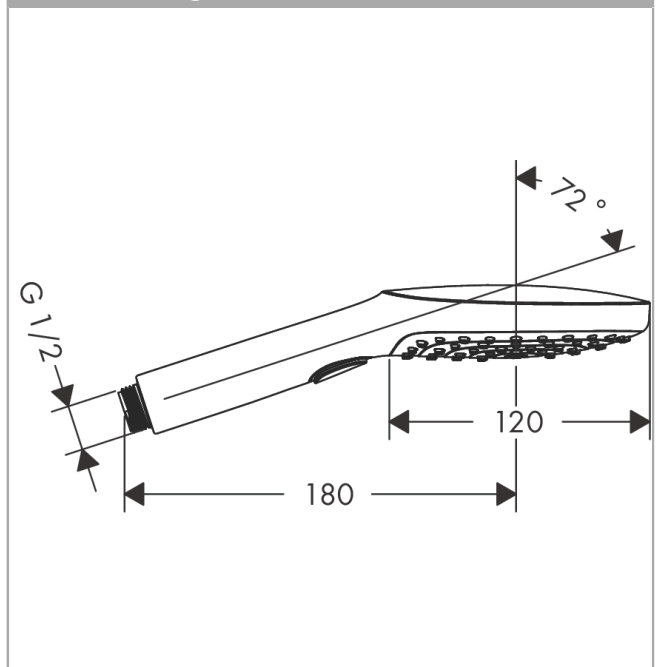

Raindance Select E Hand shower 120 3jet

Surfaces: **Matt Black** Article Number: **26520670**

Description

product features

- shower head size: 120 mm
- spray type: RainAir, Rain, Whirl
- convenient diversion via Select button
- maximum flow rate at 3 bar: 15 l/min
- with internal water conduction
- rinseable dirt filter
- connection thread G ½
- connection dimension: DN15
- suitable for continuous flow water heaters

Technology

Product image

Scale drawing

Flowchart

The consumption was measured in combination with the appropriate fittings (thermostat/mixer/ in-wall valve) to reflect actual application in practice.