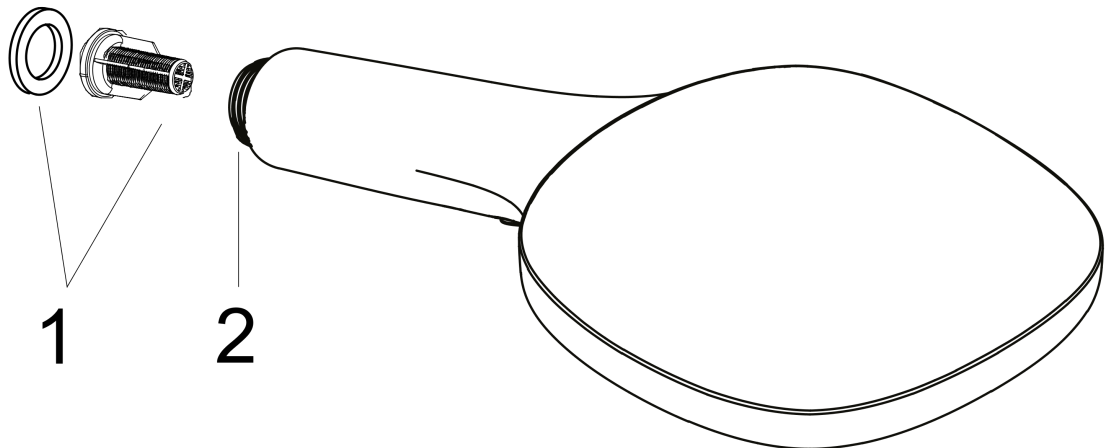

Raindance Select E Hand shower 120 3jet

Surfaces: **Polished Gold Optic** Article Number: **26520990**

Description

product features

- shower head size: 120 mm
- spray type: RainAir, Rain, Whirl
- convenient diversion via Select button
- easy cleanable plastic spray disc
- maximum flow rate at 3 bar: 14,4 l/min
- minimum flow pressure: 1 bar
- with internal water conduction
- rinseable screen seal
- connection thread G ½
- connection dimension: DN15
- suitable for continuous flow water heaters

Technology

Design awards

Product image

Scale drawing

Flowchart

The consumption was measured in combination with the appropriate fittings (thermostat/mixer/ in-wall valve) to reflect actual application in practice.

Raindance Select E
Hand shower 120 3jet
Surfaces: **Polished Gold Optic** Article Number: **26520990**

Exploded Drawing

Year of production: >07/19

Raindance Select E
Hand shower 120 3jet
 Surfaces: **Polished Gold Optic** Article Number: **26520990**