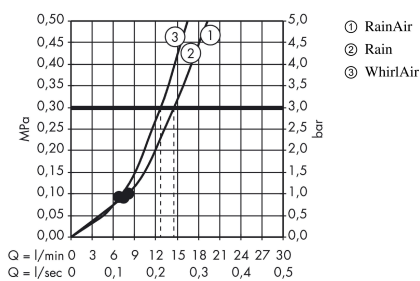

Raindance Select E Hand shower 120 3jet

Surfaces: **Polished Gold Optic** Article Number: **26520990**

Description

product features

- shower head size: 120 mm
- spray type: RainAir, Rain, Whirl
- convenient diversion via Select button
- easy cleanable plastic spray disc
- maximum flow rate at 3 bar: 14,4 l/min
- minimum flow pressure: 1 bar
- with internal water conduction
- rinseable screen seal
- connection thread G ½
- connection dimension: DN15
- suitable for continuous flow water heaters

Technology

Design awards

Product image

Scale drawing

Flowchart

The consumption was measured in combination with the appropriate fittings (thermostat/mixer/ in-wall valve) to reflect actual application in practice.