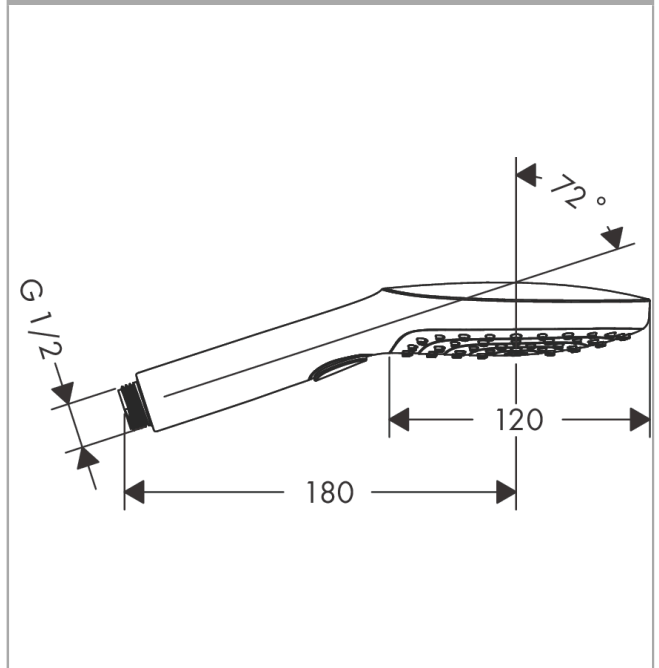

Raindance Select E Hand shower 120 3jet

Surfaces: **Polished Gold Optic** Article Number: **26520990**

Description

product features

- shower head size: 120 mm
- spray type: RainAir, Rain, Whirl
- convenient diversion via Select button
- easy cleanable plastic spray disc
- maximum flow rate at 3 bar: 14,4 l/min
- minimum flow pressure: 1 bar
- with internal water conduction
- rinseable screen seal
- connection thread G ½
- connection dimension: DN15
- suitable for continuous flow water heaters

Technology

Design awards

Product image

Scale drawing

Flowchart

The consumption was measured in combination with the appropriate fittings (thermostat/mixer/ in-wall valve) to reflect actual application in practice.

Spare part list

Year of production: >07/19

Pos.	Description	Article Number	Price	PU
1	filter insert	97708000	-	1
2	pivoting connection	93089000	-	1