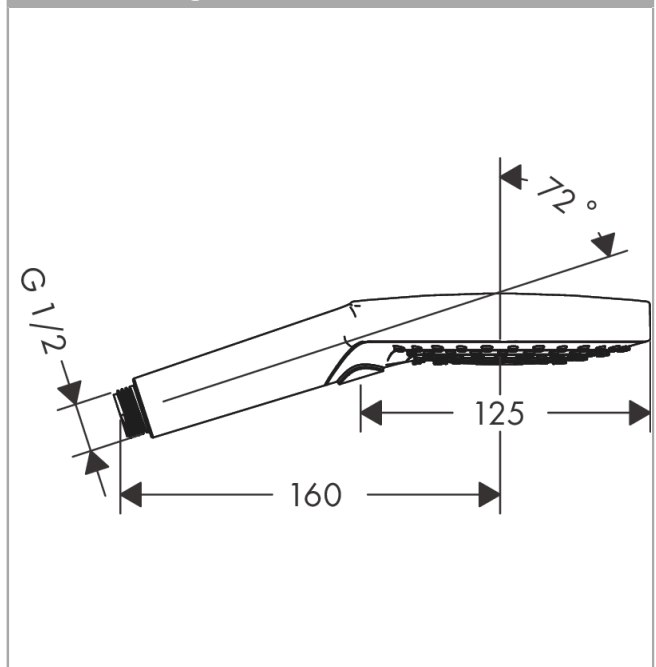

Raindance Select S Hand shower 120 3jet

Surfaces: **Chrome** Article Number: **26530000**

Description

product features

- shower head size: 125 mm
- spray type: Rain, RainAir, Whirl
- convenient diversion via Select button
- maximum flow rate at 3 bar: 15 l/min
- with internal water conduction
- rinseable dirt filter
- connection thread G ½
- connection dimension: DN15
- suitable for continuous flow water heaters

Technology

Design awards

Product image

Scale drawing

Flowchart

The consumption was measured in combination with the appropriate fittings (thermostat/mixer/ in-wall valve) to reflect actual application in practice.