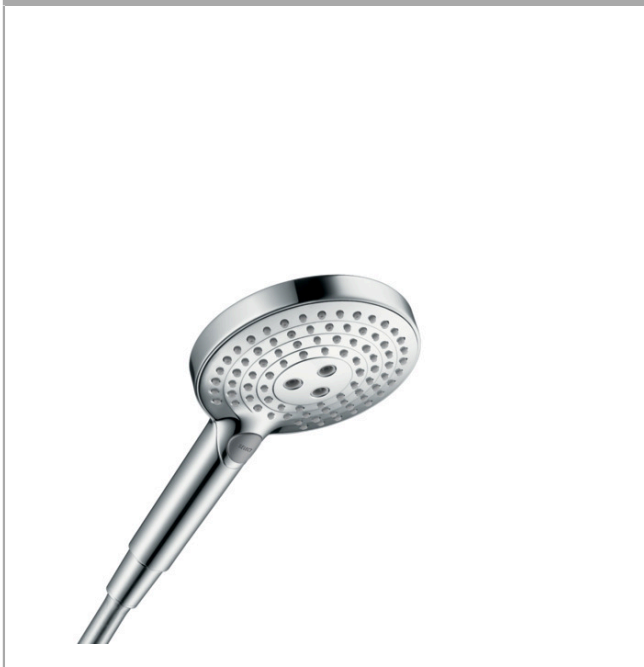

Raindance Select S Hand shower 120 3jet

Surfaces: **Chrome** Article Number: **26530000**

Description

product features

- shower head size: 125 mm
- spray type: Rain, RainAir, Whirl
- convenient diversion via Select button
- maximum flow rate at 3 bar: 15 l/min
- with internal water conduction
- rinseable dirt filter
- connection thread G ½
- connection dimension: DN15
- suitable for continuous flow water heaters

Technology

Design awards

Product image

Scale drawing

Flowchart

The consumption was measured in combination with the appropriate fittings (thermostat/mixer/ in-wall valve) to reflect actual application in practice.