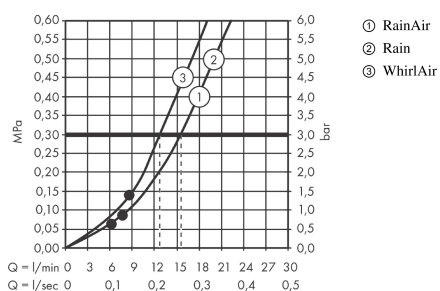

Raindance Select S Hand shower 120 3jet

Surfaces: **Chrome** Article Number: **26530000**

Description

product features

- shower head size: 125 mm
- spray type: Rain, RainAir, Whirl
- convenient diversion via Select button
- maximum flow rate at 3 bar: 15 l/min
- with internal water conduction
- rinseable dirt filter
- connection thread G ½
- connection dimension: DN15
- suitable for continuous flow water heaters

Technology

Design awards

Product image

Scale drawing

Flowchart

The consumption was measured in combination with the appropriate fittings (thermostat/mixer/ in-wall valve) to reflect actual application in practice.