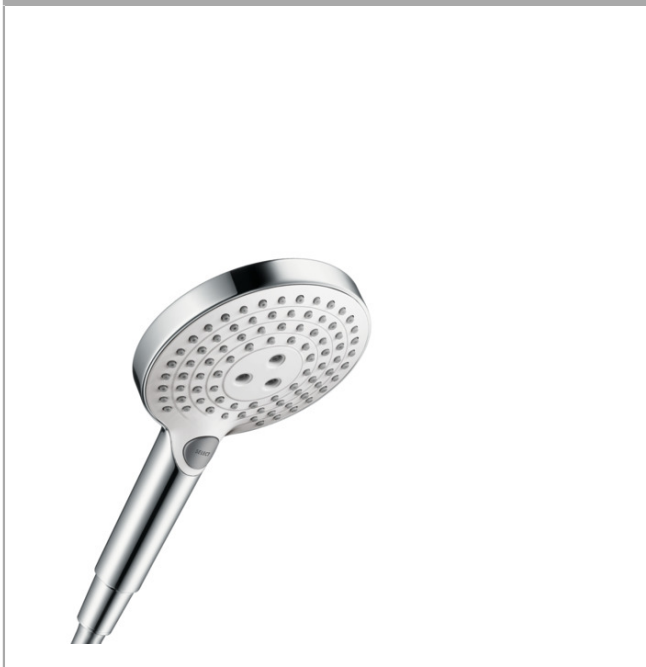

Raindance Select S Hand shower 120 3jet

Surfaces: **White/Chrome** Article Number: **26530400**

Description

product features

- shower head size: 125 mm
- spray type: Rain, RainAir, Whirl
- convenient diversion via Select button
- maximum flow rate at 3 bar: 15 l/min
- with internal water conduction
- rinseable dirt filter
- connection thread G ½
- connection dimension: DN15
- suitable for continuous flow water heaters

Technology

Design awards

Product image

Scale drawing

Flowchart

The consumption was measured in combination with the appropriate fittings (thermostat/mixer/ in-wall valve) to reflect actual application in practice.