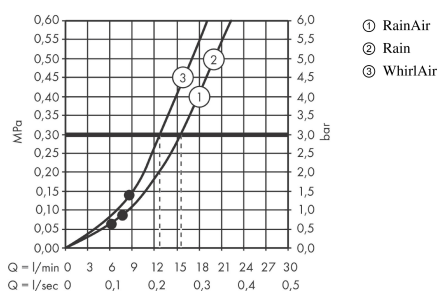

Raindance Select S Hand shower 120 3jet

Surfaces: **White/Chrome** Article Number: **26530400**

Description

product features

- shower head size: 125 mm
- spray type: Rain, RainAir, Whirl
- convenient diversion via Select button
- maximum flow rate at 3 bar: 15 l/min
- with internal water conduction
- rinseable dirt filter
- connection thread G ½
- connection dimension: DN15
- suitable for continuous flow water heaters

Technology

Design awards

Product image

Scale drawing

Flowchart

The consumption was measured in combination with the appropriate fittings (thermostat/mixer/ in-wall valve) to reflect actual application in practice.