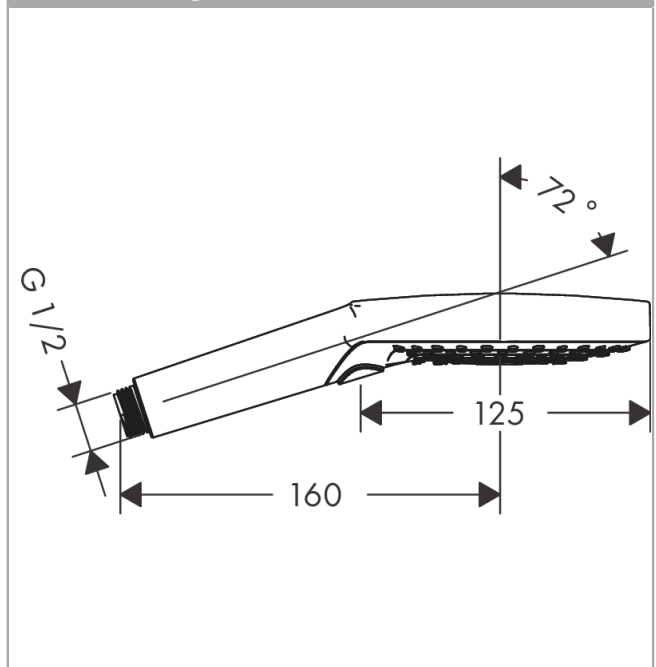

Raindance Select S Hand shower 120 3jet

Surfaces: **White/Chrome** Article Number: **26530400**

Description

product features

- shower head size: 125 mm
- spray type: Rain, RainAir, Whirl
- convenient diversion via Select button
- maximum flow rate at 3 bar: 15 l/min
- with internal water conduction
- rinseable dirt filter
- connection thread G ½
- connection dimension: DN15
- suitable for continuous flow water heaters

Technology

Design awards

Product image

Scale drawing

Flowchart

The consumption was measured in combination with the appropriate fittings (thermostat/mixer/ in-wall valve) to reflect actual application in practice.