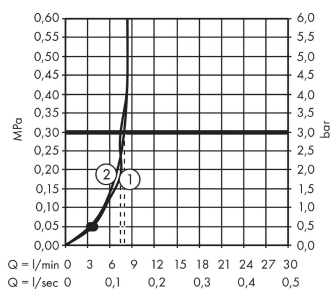

Flowchart

The consumption was measured in combination with the appropriate fittings (thermostat/mixer/ in-wall valve) to reflect actual application in practice.