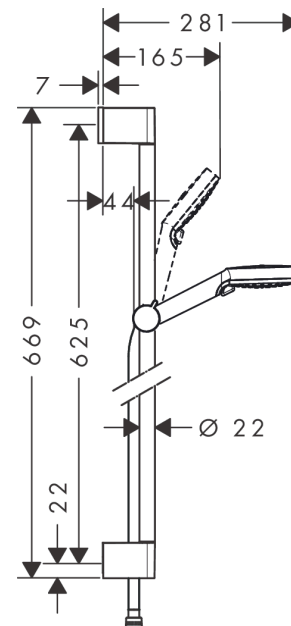

### Shower set Vario EcoSmart 9 l/min with shower bar 65 cm

Surfaces: **White/Chrome** Article Number: **26534400**

##### product features

- consists of: hand shower, shower bar, shower hose, slider
- shower head size: 100 mm
- spray type: Rain, IntenseRain
- spray type adjustment by turning spray disc
- pivot connector prevent hose from tangling
- slide inclination angle can be adjusted by 45°
- maximum flow rate at 3 bar: 9 l/min
- bar width: 22 mm
- wall supports of plastic

#### Scale drawing

#### Flowchart

The consumption was measured in combination with the appropriate fittings (thermostat/mixer/ in-wall valve) to reflect actual application in practice.

**Crometta**  
**Shower set Vario EcoSmart 9 l/min with shower bar 65 cm**  
 Surfaces: **White/Chrome** Article Number: **26534400**