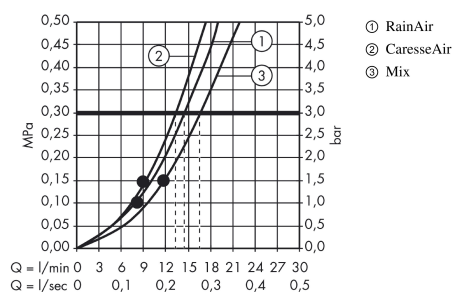

Raindance Select E Hand shower 150 3jet

Surfaces: **White/Chrome** Article Number: **26550400**

Description

product features

- shower head size: 150 mm
- spray type: RainAir, CaresseAir, Mix
- convenient diversion via Select button
- hand shower with 2-shell construction
- maximum flow rate at 3 bar: 16 l/min
- with internal water conduction
- rinseable dirt filter
- connection thread G 1/2
- connection dimension: DN15
- suitable for continuous flow water heaters
- the hand shower shouldn't be combined with sliders which have two adjustable positions

Technology

Product image

Scale drawing

Flowchart

The consumption was measured in combination with the appropriate fittings (thermostat/mixer/in-wall valve) to reflect actual application in practice.