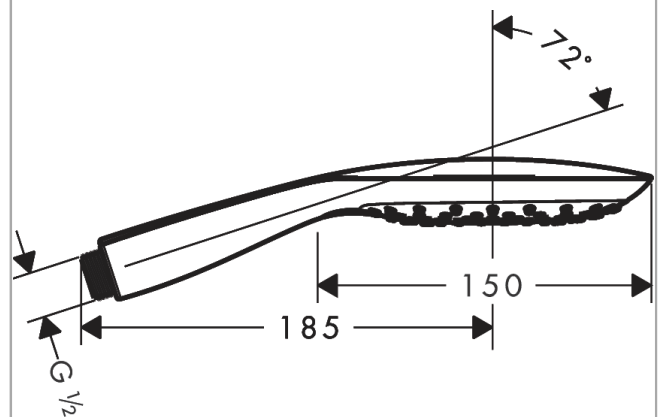

Raindance Select E Hand shower 150 3jet

Surfaces: **White/Chrome** Article Number: **26550400**

Description

product features

- shower head size: 150 mm
- spray type: RainAir, CaresseAir, Mix
- convenient diversion via Select button
- hand shower with 2-shell construction
- maximum flow rate at 3 bar: 16 l/min
- with internal water conduction
- rinseable dirt filter
- connection thread G 1/2
- connection dimension: DN15
- suitable for continuous flow water heaters
- the hand shower shouldn't be combined with sliders which have two adjustable positions

Technology

Product image

Scale drawing

Flowchart

The consumption was measured in combination with the appropriate fittings (thermostat/mixer/in-wall valve) to reflect actual application in practice.