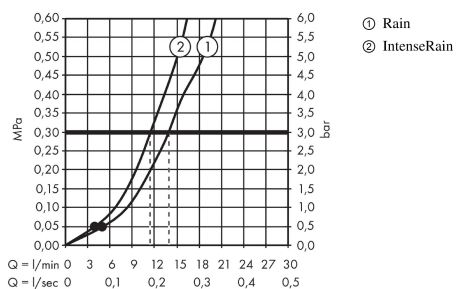

Flowchart

The consumption was measured in combination with the appropriate fittings (thermostat/mixer/ in-wall valve) to reflect actual application in practice.