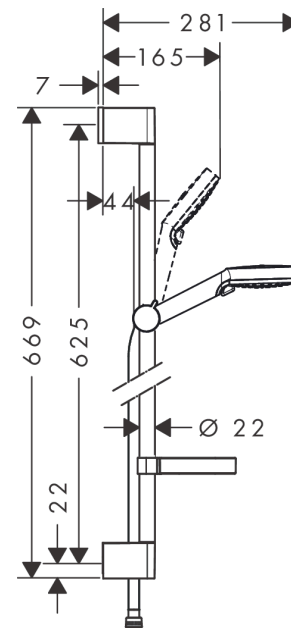

### Shower set Vario with shower bar 65 cm and soap dish

Surfaces: **White/Chrome** Article Number: **26553400**

##### product features

- consists of: hand shower, shower bar, shower hose, slider, soap dish
- shower head size: 100 mm
- spray type: Rain, IntenseRain
- spray type adjustment by turning spray disc
- pivot connector prevent hose from tangling
- slide inclination angle can be adjusted by 45°
- maximum flow rate at 3 bar: 14 l/min
- bar width: 22 mm
- wall supports of plastic

#### Scale drawing

#### Flowchart

The consumption was measured in combination with the appropriate fittings (thermostat/mixer/ in-wall valve) to reflect actual application in practice.

**Crometta**  
**Shower set Vario with shower bar 65 cm and soap dish**  
 Surfaces: **White/Chrome** Article Number: **26553400**