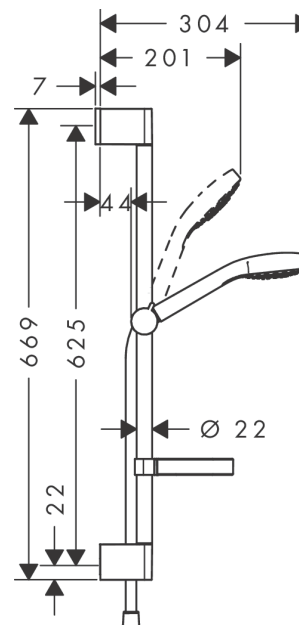

Croma Select S

Shower set Vario with shower bar 65 cm and soap dish

Surfaces: **White/Chrome** Article Number: **26566400**

Description

product features

- consists of: hand shower, shower bar, shower hose, slider, soap dish
- shower head size: 110 mm
- spray type: Rain, TurboRain, IntenseRain
- convenient diversion via Select button
- pivot connector prevent hose from tangling
- slide inclination angle can be adjusted by 45°
- maximum flow rate at 3 bar: 15 l/min
- wall supports of plastic

Technology

Product image

Scale drawing

Croma Select S
Shower set Vario with shower bar 65 cm and soap dish
 Surfaces: **White/Chrome** Article Number: **26566400**

Installation examples