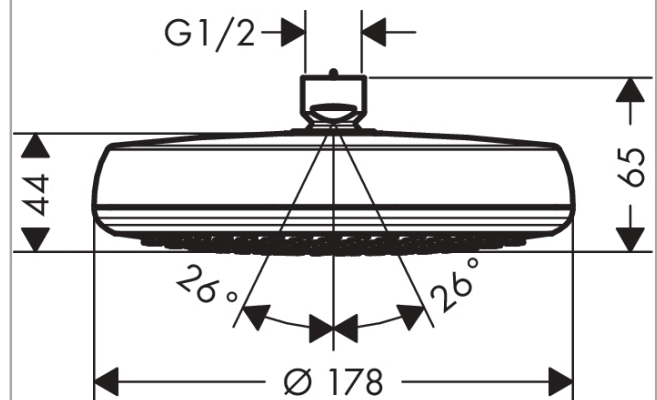

Crometta

Overhead shower 160 1jet

Surfaces: **White/Chrome** Article Number: **26577400**

Description

product features

- spray type: Rain
- shower head size: 160 mm
- ball-joint: overhead shower angle adjustable
- flow rate Rain spray (at 3 bar): 20 l/min
- spray disc surface in two variants: chrome or white
- material spray disc: plastic
- installation: ceiling or wall
- connection thread G 1/2
- connection dimension: DN15

Technology

Product image

Scale drawing

Flowchart

The consumption was measured in combination with the appropriate fittings (thermostat/mixer/in-wall valve) to reflect actual application in practice.