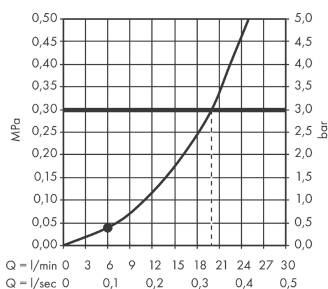

Crometta

Overhead shower 160 1jet

Surfaces: **White/Chrome** Article Number: **26577400**

Description

product features

- spray type: Rain
- shower head size: 160 mm
- ball-joint: overhead shower angle adjustable
- flow rate Rain spray (at 3 bar): 20 l/min
- spray disc surface in two variants: chrome or white
- material spray disc: plastic
- installation: ceiling or wall
- connection thread G 1/2
- connection dimension: DN15

Technology

Product image

Scale drawing

Flowchart

The consumption was measured in combination with the appropriate fittings (thermostat/mixer/in-wall valve) to reflect actual application in practice.