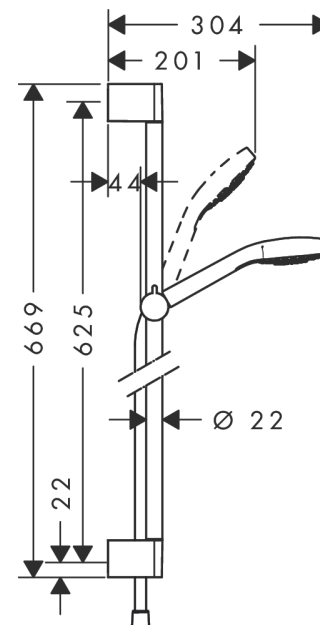

Croma Select E

Shower set Multi with shower bar 65 cm

Surfaces: **White/Chrome** Article Number: **26580400**

Description

product features

- consists of: hand shower, shower bar, shower hose, slider
- shower head size: 110 mm
- spray type: SoftRain, IntenseRain, Massage spray
- convenient diversion via Select button
- pivot connector prevent hose from tangling
- slide inclination angle can be adjusted by 45°
- maximum flow rate at 3 bar: 16 l/min
- wall supports of plastic

Technology

Product image

Scale drawing

Flowchart

The consumption was measured in combination with the appropriate fittings (thermostat/mixer/ in-wall valve) to reflect actual application in practice.

Croma Select E
Shower set Multi with shower bar 65 cm
 Surfaces: **White/Chrome** Article Number: **26580400**