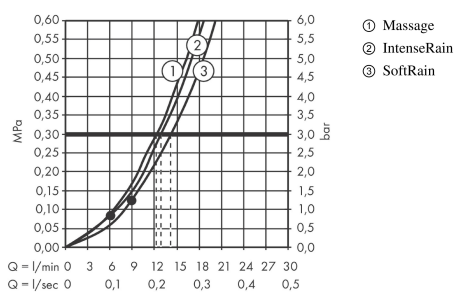

Croma Select E

Shower set Multi with shower bar 65 cm

Surfaces: **White/Chrome** Article Number: **26580400**

Description

product features

- consists of: hand shower, shower bar, shower hose, slider
- shower head size: 110 mm
- spray type: SoftRain, IntenseRain, Massage spray
- convenient diversion via Select button
- pivot connector prevent hose from tangling
- slide inclination angle can be adjusted by 45°
- maximum flow rate at 3 bar: 16 l/min
- wall supports of plastic

Technology

Product image

Scale drawing

Flowchart

The consumption was measured in combination with the appropriate fittings (thermostat/mixer/ in-wall valve) to reflect actual application in practice.

Croma Select E
Shower set Multi with shower bar 65 cm
 Surfaces: **White/Chrome** Article Number: **26580400**