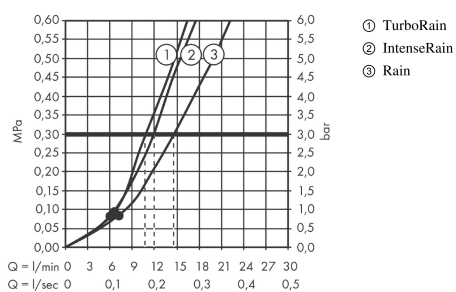

Flowchart

The consumption was measured in combination with the appropriate fittings (thermostat/mixer/ in-wall valve) to reflect actual application in practice.