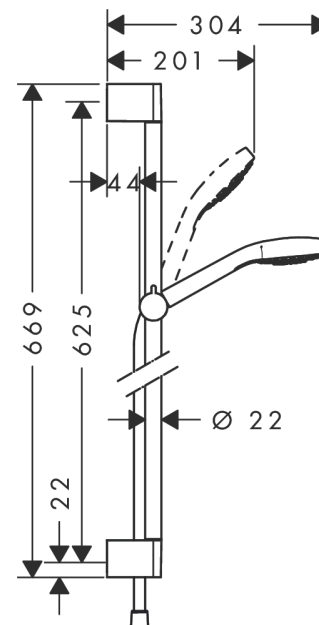

## Croma Select E

Shower set Vario with shower bar 65 cm

Surfaces: **White/Chrome** Article Number: **26582400**

#### product features

- consists of: hand shower, shower bar, shower hose, slider
- shower head size: 110 mm
- spray type: TurboRain, IntenseRain, Rain
- convenient diversion via Select button
- pivot connector prevent hose from tangling
- slide inclination angle can be adjusted by 45°
- maximum flow rate at 3 bar: 15 l/min
- wall supports of plastic

### Scale drawing

### Flowchart

The consumption was measured in combination with the appropriate fittings (thermostat/mixer/ in-wall valve) to reflect actual application in practice.

**Croma Select E**  
**Shower set Vario with shower bar 65 cm**  
 Surfaces: **White/Chrome** Article Number: **26582400**