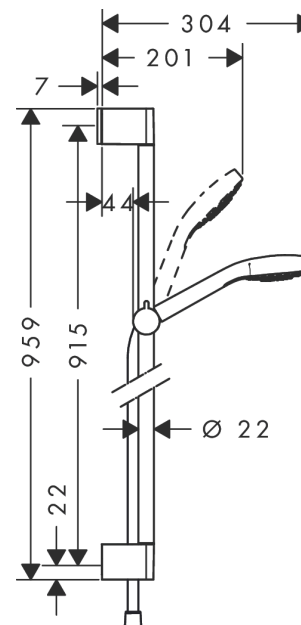

Croma Select E

Shower set Multi with shower bar 90 cm

Surfaces: **White/Chrome** Article Number: **26590400**

Description

product features

- consists of: hand shower, shower bar, shower hose, slider
- shower head size: 110 mm
- spray type: SoftRain, IntenseRain, Massage spray
- convenient diversion via Select button
- pivot connector prevent hose from tangling
- slide inclination angle can be adjusted by 45°
- maximum flow rate at 3 bar: 16 l/min
- wall supports of plastic

Technology

Product image

Scale drawing

Flowchart

The consumption was measured in combination with the appropriate fittings (thermostat/mixer/ in-wall valve) to reflect actual application in practice.

Croma Select E
Shower set Multi with shower bar 90 cm
 Surfaces: **White/Chrome** Article Number: **26590400**