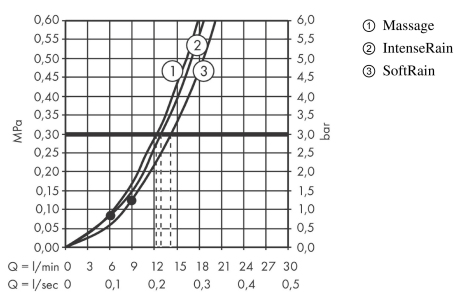

Croma Select E

Shower set Multi with shower bar 90 cm

Surfaces: **White/Chrome** Article Number: **26590400**

Description

product features

- consists of: hand shower, shower bar, shower hose, slider
- shower head size: 110 mm
- spray type: SoftRain, IntenseRain, Massage spray
- convenient diversion via Select button
- pivot connector prevent hose from tangling
- slide inclination angle can be adjusted by 45°
- maximum flow rate at 3 bar: 16 l/min
- wall supports of plastic

Technology

Product image

Scale drawing

Flowchart

The consumption was measured in combination with the appropriate fittings (thermostat/mixer/ in-wall valve) to reflect actual application in practice.

Croma Select E
Shower set Multi with shower bar 90 cm
 Surfaces: **White/Chrome** Article Number: **26590400**