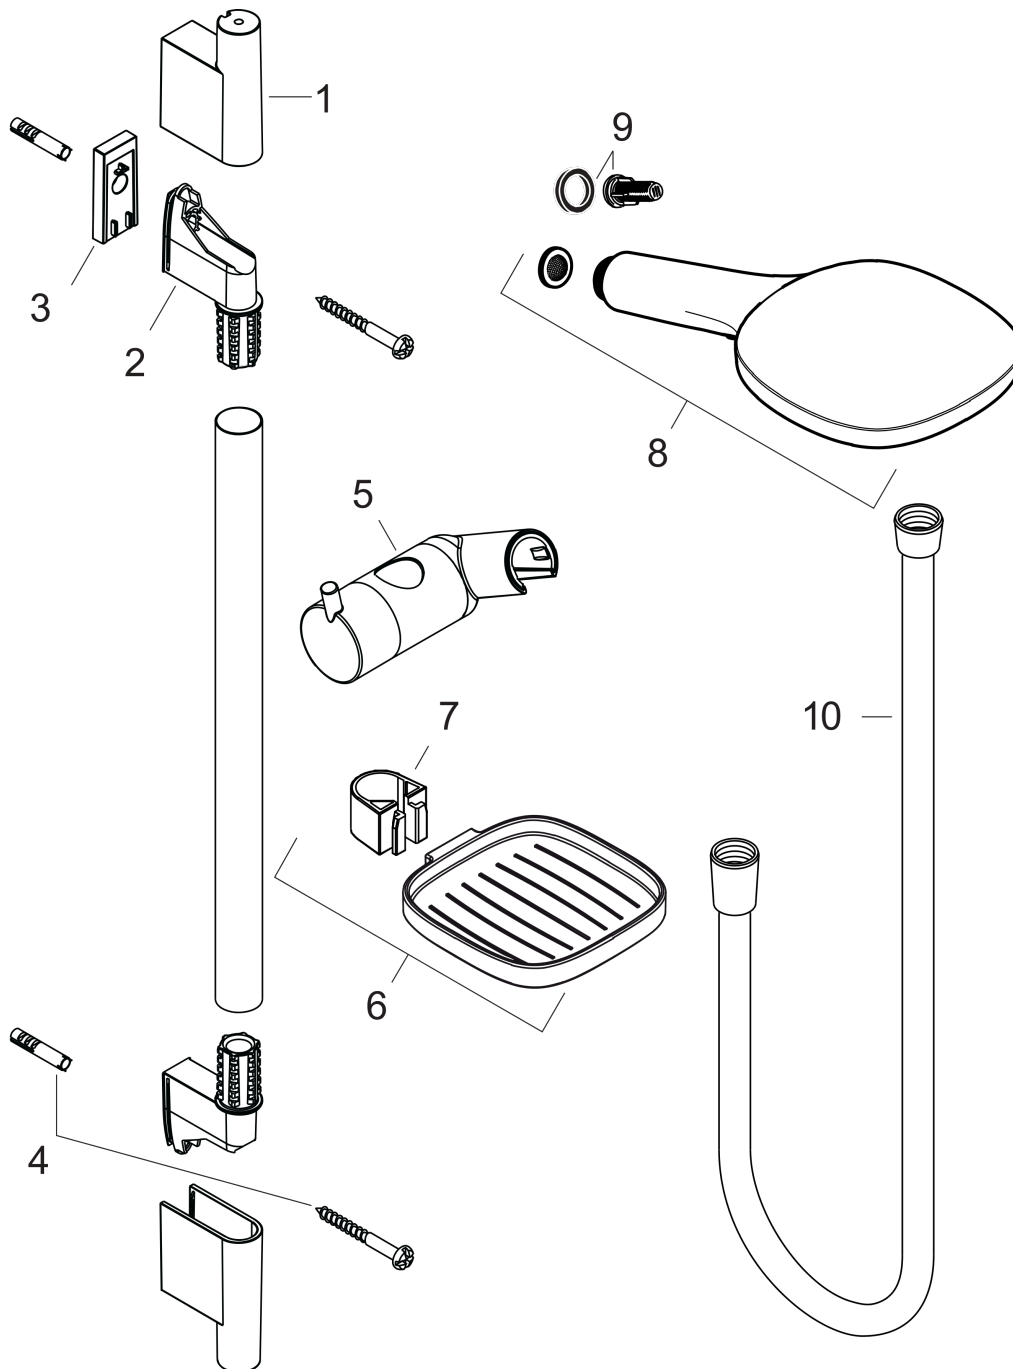

#### product features

- consists of: hand shower, shower bar, shower hose, slider, soap dish
- shower head size: 120 mm
- spray type: Rain, RainAir, Whirl
- convenient diversion via Select button
- 90° position adjustable hand shower holder, pivots left and right, up and down
- maximum flow rate at 3 bar: 14,4 l/min
- minimum flow pressure: 1 bar
- pivot connector prevent hose from tangling
- wall mounting: screw fastening
- wall supports of plastic
- shower bar diameter: 22 mm
- profile stand pipe: round

### Scale drawing

**Raindance Select E**  
**Shower set 120 3jet with shower bar 65 cm and soap dish**  
 Surfaces: **Chrome** Article Number: **26620000**

**Flowchart**

The consumption was measured in combination with the appropriate fittings (thermostat/mixer/ in-wall valve) to reflect actual application in practice.

**Raindance Select E**  
**Shower set 120 3jet with shower bar 65 cm and soap dish**  
 Surfaces: **Chrome** Article Number: **26620000**

Installation examples

**Raindance Select E**  
**Shower set 120 3jet with shower bar 65 cm and soap dish**  
 Surfaces: **Chrome** Article Number: **26620000**

**Exploded Drawing**

Year of production: >10/12

**Raindance Select E**

**Shower set 120 3jet with shower bar 65 cm and soap dish**

Surfaces: **Chrome** Article Number: **26620000**

**Spare part list**

Year of production: >10/12