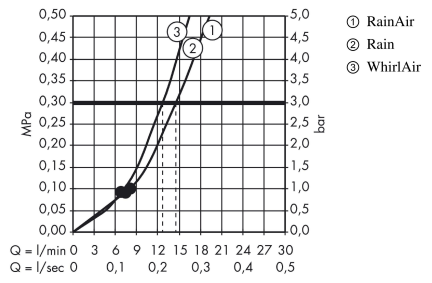

#### product features

- consists of: hand shower, shower bar, shower hose, slider, soap dish
- shower head size: 120 mm
- spray type: Rain, RainAir, Whirl
- convenient diversion via Select button
- 90° position adjustable hand shower holder, pivots left and right, up and down
- maximum flow rate at 3 bar: 14,4 l/min
- minimum flow pressure: 1 bar
- pivot connector prevent hose from tangling
- wall mounting: screw fastening
- wall supports of plastic
- shower bar diameter: 22 mm
- profile stand pipe: round

### Scale drawing

**Raindance Select E**  
**Shower set 120 3jet with shower bar 65 cm and soap dish**  
 Surfaces: **Chrome** Article Number: **26620000**

**Flowchart**

The consumption was measured in combination with the appropriate fittings (thermostat/mixer/ in-wall valve) to reflect actual application in practice.