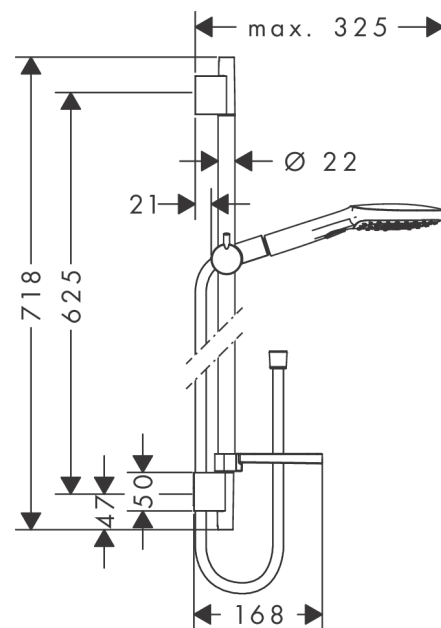

**Raindance Select E**  
**Shower set 120 3jet with shower bar 65 cm and soap dish**  
 Surfaces: **Chrome** Article Number: **26620000**

#### product features

- consists of: hand shower, shower bar, shower hose, slider, soap dish
- shower head size: 120 mm
- spray type: Rain, RainAir, Whirl
- convenient diversion via Select button
- 90° position adjustable hand shower holder, pivots left and right, up and down
- maximum flow rate at 3 bar: 14,4 l/min
- minimum flow pressure: 1 bar
- pivot connector prevent hose from tangling
- wall mounting: screw fastening
- wall supports of plastic
- shower bar diameter: 22 mm
- profile stand pipe: round

### Scale drawing

**Raindance Select E**  
**Shower set 120 3jet with shower bar 65 cm and soap dish**  
 Surfaces: **Chrome** Article Number: **26620000**

**Flowchart**

The consumption was measured in combination with the appropriate fittings (thermostat/mixer/ in-wall valve) to reflect actual application in practice.

**Exploded Drawing**

Year of production: >10/12

**Raindance Select E**

**Shower set 120 3jet with shower bar 65 cm and soap dish**

Surfaces: **Chrome** Article Number: **26620000**

**Spare part list**

Year of production: >10/12